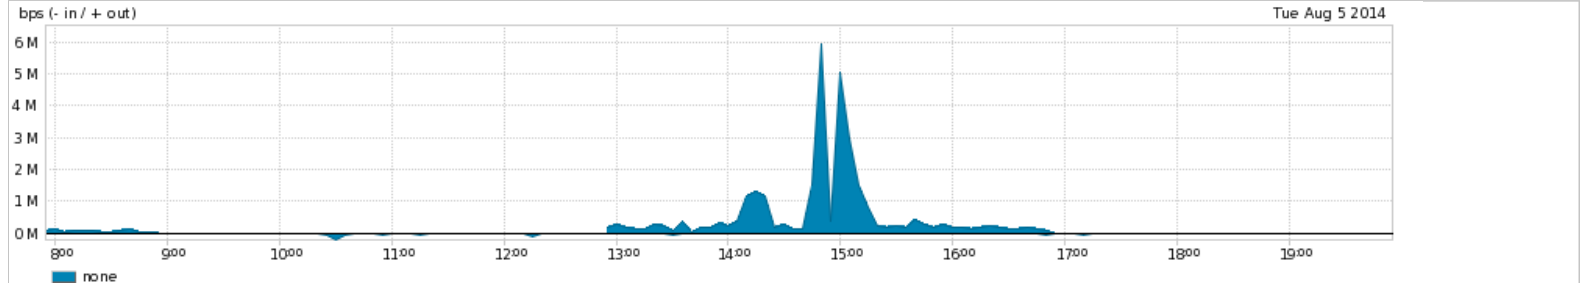

**Week At A Glance**

**Average Traffic Summary**

ITEM	ITEM	IN	OUT
			3.29 Kbps
			79.89 Kbps

**Max Traffic Summary**

ITEM	ITEM	IN	OUT
			17.48 Kbps
			302.96 Kbps

**Monday**

**Average Traffic Summary**

ITEM	ITEM	IN	OUT
			8.52 Kbps
			118.28 Kbps

**Max Traffic Summary**

ITEM	ITEM	IN	OUT
			39.47 Kbps
			376.89 Kbps

**Tuesday**

**Average Traffic Summary**

ITEM	ITEM	IN	OUT
			8.32 Kbps
			210.55 Kbps

**Max Traffic Summary**

ITEM	ITEM	IN	OUT
			41.37 Kbps
			842.51 Kbps

Wednesday

Average Traffic Summary

ITEM	ITEM	IN	OUT
			5.33 Kbps
			102.58 Kbps

Max Traffic Summary

ITEM	ITEM	IN	OUT
			17.25 Kbps
			395.28 Kbps

Thursday

Average Traffic Summary

ITEM	ITEM	IN	OUT
			6.61 Kbps
			153.54 Kbps