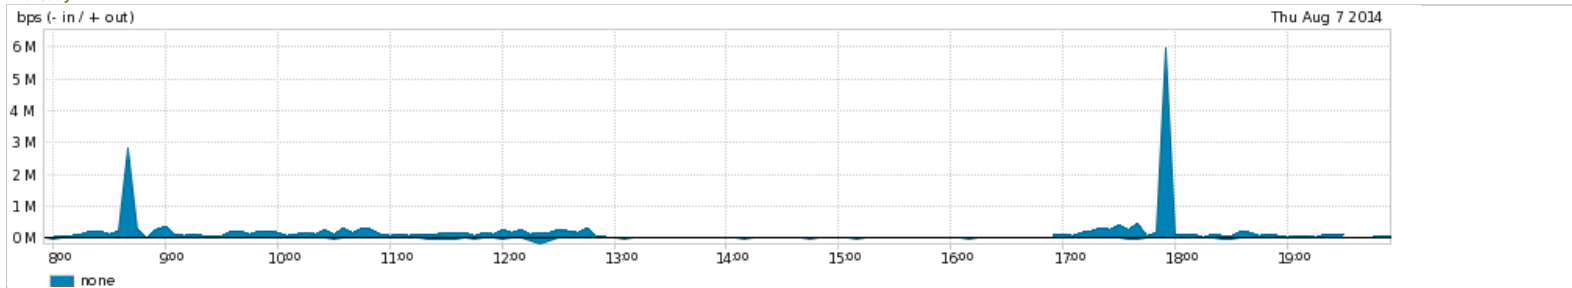

Wednesday

Average Traffic Summary

ITEM	ITEM	IN	OUT
			5.33 Kbps
			102.58 Kbps

Max Traffic Summary

ITEM	ITEM	IN	OUT
			17.25 Kbps
			395.28 Kbps

Thursday

Average Traffic Summary

ITEM	ITEM	IN	OUT
			6.61 Kbps
			153.54 Kbps

Max Traffic Summary

ITEM	ITEM	IN	OUT
			35.96 Kbps
			294.33 Kbps

Friday

Average Traffic Summary

ITEM	ITEM	IN	OUT
			3.48 Kbps
			160.75 Kbps

Max Traffic Summary

ITEM	ITEM	IN	OUT
			13.64 Kbps
			539.77 Kbps