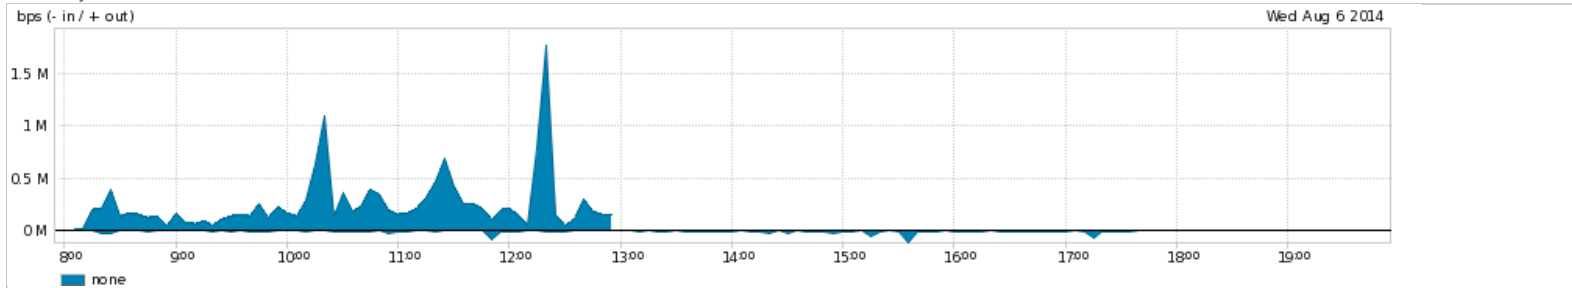

**Week At A Glance**

**Average Traffic Summary**

ITEM	ITEM	IN	OUT
			3.29 Kbps
			79.89 Kbps

**Max Traffic Summary**

ITEM	ITEM	IN	OUT
			17.48 Kbps
			302.96 Kbps

**Monday**

**Average Traffic Summary**

ITEM	ITEM	IN	OUT
			8.52 Kbps
			118.28 Kbps

**Max Traffic Summary**

ITEM	ITEM	IN	OUT
			39.47 Kbps
			376.89 Kbps

**Tuesday**

**Average Traffic Summary**

ITEM	ITEM	IN	OUT
			8.32 Kbps
			210.55 Kbps

**Max Traffic Summary**

ITEM	ITEM	IN	OUT
			41.37 Kbps
			842.51 Kbps

Wednesday

Average Traffic Summary

ITEM	ITEM	IN	OUT
			5.33 Kbps
			102.58 Kbps

Max Traffic Summary

ITEM	ITEM	IN	OUT
			17.25 Kbps
			395.28 Kbps

Thursday

Average Traffic Summary

ITEM	ITEM	IN	OUT
			6.61 Kbps
			153.54 Kbps