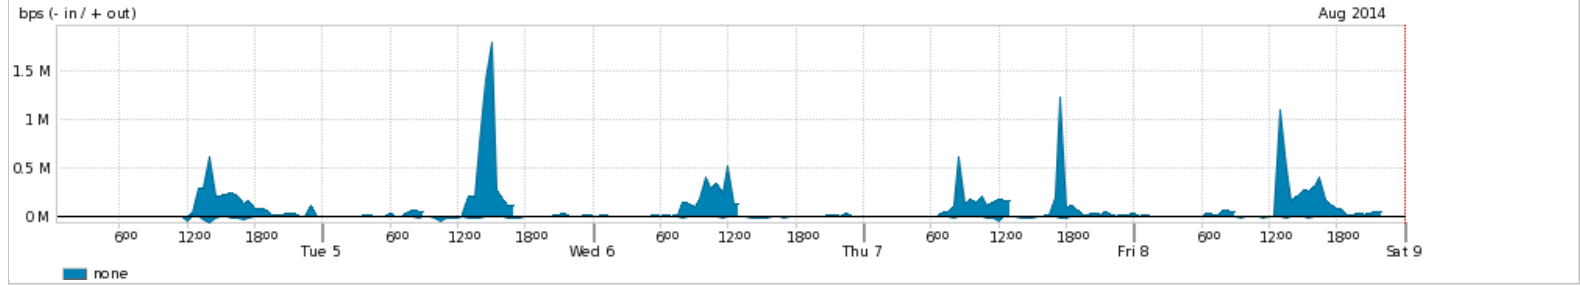

**Week At A Glance**

**Average Traffic Summary**

ITEM	ITEM	IN	OUT
			3.29 Kbps
			79.89 Kbps

**Max Traffic Summary**

ITEM	ITEM	IN	OUT
			17.48 Kbps
			302.96 Kbps

**Monday**

**Average Traffic Summary**

ITEM	ITEM	IN	OUT
			8.52 Kbps
			118.28 Kbps

**Max Traffic Summary**

ITEM	ITEM	IN	OUT
			39.47 Kbps
			376.89 Kbps

**Tuesday**

**Average Traffic Summary**

ITEM	ITEM	IN	OUT
			8.32 Kbps
			210.55 Kbps

**Max Traffic Summary**

ITEM	ITEM	IN	OUT
			41.37 Kbps
			842.51 Kbps

Wednesday

Average Traffic Summary

ITEM	ITEM	IN	OUT
			5.33 Kbps
			102.58 Kbps

Max Traffic Summary

ITEM	ITEM	IN	OUT
			17.25 Kbps
			395.28 Kbps

Thursday

Average Traffic Summary

ITEM	ITEM	IN	OUT
			6.61 Kbps
			153.54 Kbps

Max Traffic Summary

ITEM	ITEM	IN	OUT
			35.96 Kbps
			294.33 Kbps

Friday

Average Traffic Summary

ITEM	ITEM	IN	OUT
			3.48 Kbps
			160.75 Kbps

Max Traffic Summary

ITEM	ITEM	IN	OUT
			13.64 Kbps
			539.77 Kbps