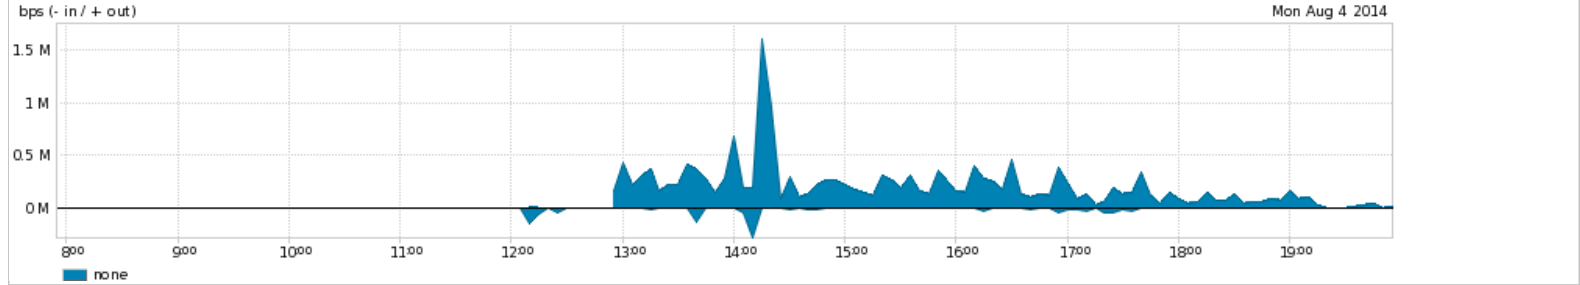

**Week At A Glance**

**Average Traffic Summary**

ITEM	ITEM	IN	OUT
			3.29 Kbps
			79.89 Kbps

**Max Traffic Summary**

ITEM	ITEM	IN	OUT
			17.48 Kbps
			302.96 Kbps

**Monday**

**Average Traffic Summary**

ITEM	ITEM	IN	OUT
			8.52 Kbps
			118.28 Kbps

**Max Traffic Summary**

ITEM	ITEM	IN	OUT
			39.47 Kbps
			376.89 Kbps

**Tuesday**

**Average Traffic Summary**

ITEM	ITEM	IN	OUT
			8.32 Kbps
			210.55 Kbps

**Max Traffic Summary**

ITEM	ITEM	IN	OUT
			41.37 Kbps
			842.51 Kbps

Wednesday

Average Traffic Summary

ITEM	ITEM	IN	OUT
			5.33 Kbps
			102.58 Kbps

Max Traffic Summary

ITEM	ITEM	IN	OUT
			17.25 Kbps
			395.28 Kbps

Thursday

Average Traffic Summary

ITEM	ITEM	IN	OUT
			6.61 Kbps
			153.54 Kbps

Max Traffic Summary

ITEM	ITEM	IN	OUT
			35.96 Kbps
			294.33 Kbps

Friday

Average Traffic Summary

ITEM	ITEM	IN	OUT
			3.48 Kbps
			160.75 Kbps

Max Traffic Summary

ITEM	ITEM	IN	OUT
			13.64 Kbps
			539.77 Kbps