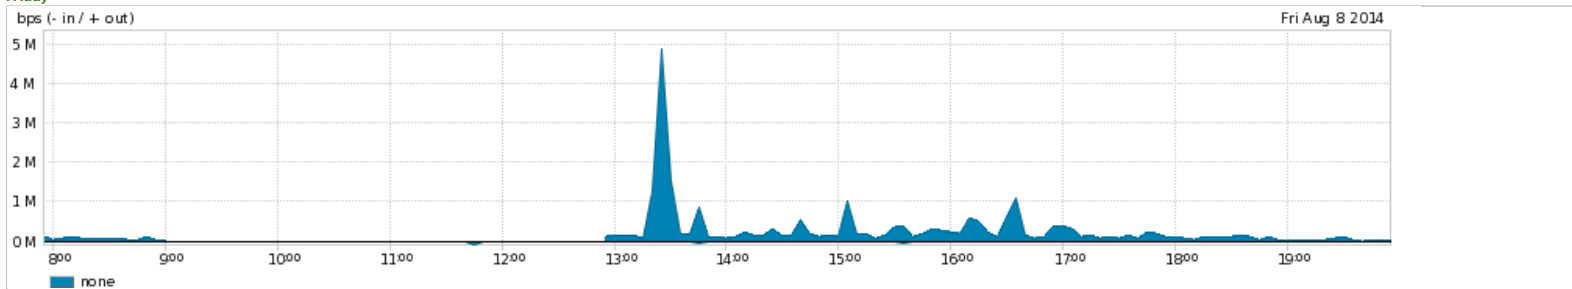

Wednesday

Average Traffic Summary

ITEM	ITEM	IN	OUT
			5.33 Kbps
			102.58 Kbps

Max Traffic Summary

ITEM	ITEM	IN	OUT
			17.25 Kbps
			395.28 Kbps

Thursday

Average Traffic Summary

ITEM	ITEM	IN	OUT
			6.61 Kbps
			153.54 Kbps

Max Traffic Summary

ITEM	ITEM	IN	OUT
			35.96 Kbps
			294.33 Kbps

Friday

Average Traffic Summary

ITEM	ITEM	IN	OUT
			3.48 Kbps
			160.75 Kbps

Max Traffic Summary

ITEM	ITEM	IN	OUT
			13.64 Kbps
			539.77 Kbps