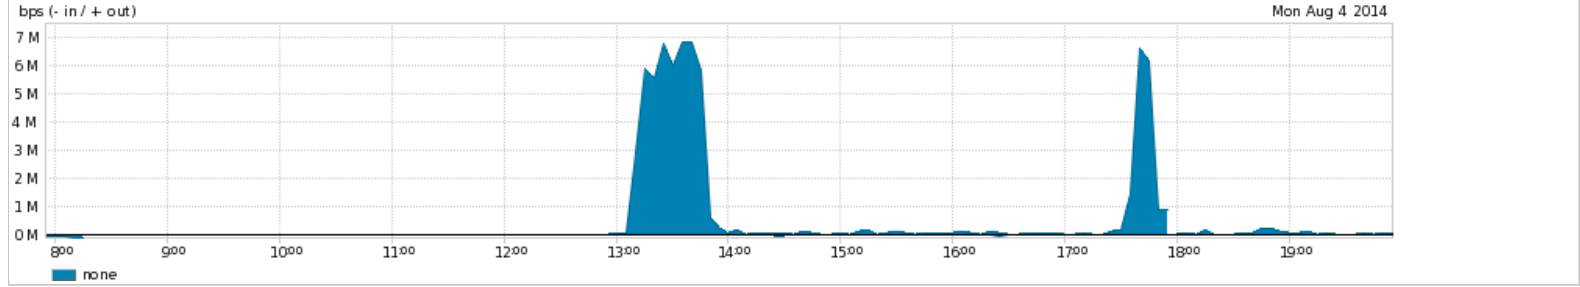

Week At A Glance

Average Traffic Summary

ITEM	ITEM	IN	OUT
			534.00 bps
			81.59 Kbps

Max Traffic Summary

ITEM	ITEM	IN	OUT
			2.27 Kbps
			147.07 Kbps

Monday

Average Traffic Summary

ITEM	ITEM	IN	OUT
			1.33 Kbps
			465.10 Kbps

Max Traffic Summary

ITEM	ITEM	IN	OUT
			249.00 bps
			5.56 Mbps

Tuesday

Average Traffic Summary

ITEM	ITEM	IN	OUT
			417.00 bps
			204.03 Kbps

Max Traffic Summary

ITEM	ITEM	IN	OUT
			106.00 bps
			277.90 Kbps

Wednesday

Average Traffic Summary

ITEM	ITEM	IN	OUT
			2.01 Kbps
			12.76 Kbps

Max Traffic Summary

ITEM	ITEM	IN	OUT
			1.43 Kbps
			66.49 Kbps

Thursday

Average Traffic Summary

ITEM	ITEM	IN	OUT
			1.14 Kbps
			15.76 Kbps