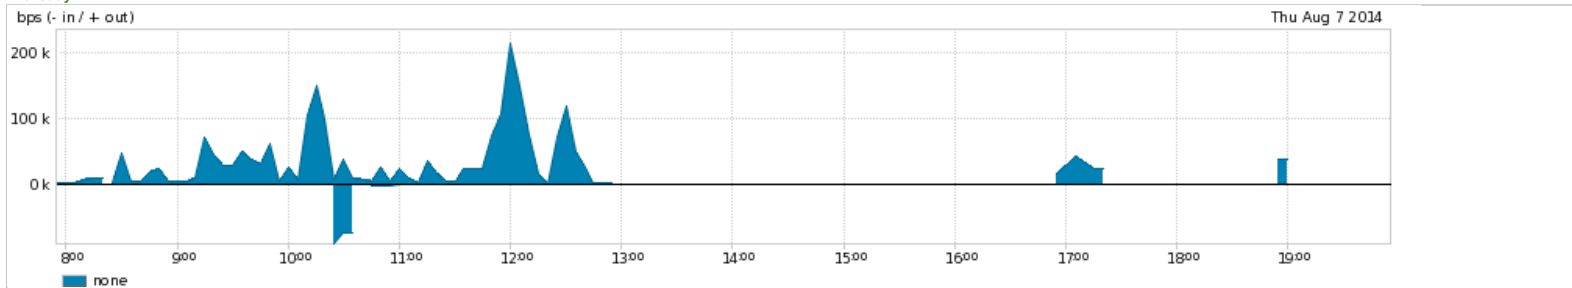

Max Traffic Summary

ITEM	ITEM	IN	OUT
			249.00 bps
			5.56 Mbps

Tuesday

Average Traffic Summary

ITEM	ITEM	IN	OUT
			417.00 bps
			204.03 Kbps

Max Traffic Summary

ITEM	ITEM	IN	OUT
			106.00 bps
			277.90 Kbps

Wednesday

Average Traffic Summary

ITEM	ITEM	IN	OUT
			2.01 Kbps
			12.76 Kbps

Max Traffic Summary

ITEM	ITEM	IN	OUT
			1.43 Kbps
			66.49 Kbps

Thursday

Average Traffic Summary

ITEM	ITEM	IN	OUT
			1.14 Kbps
			15.76 Kbps

Max Traffic Summary

ITEM	ITEM	IN	OUT
			0.00 bps
			72.99 Kbps

Friday

Average Traffic Summary

ITEM	ITEM	IN	OUT
			397.00 bps
			19.38 Kbps

Max Traffic Summary

ITEM	ITEM	IN	OUT
			1.14 Kbps
			96.69 Kbps

(Max values are calculated on a 95 percentile)