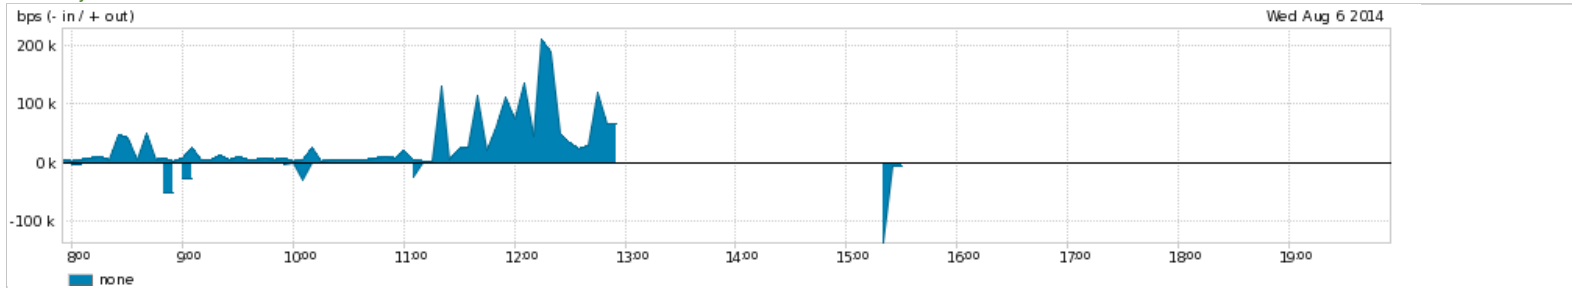

Week At A Glance

Average Traffic Summary

ITEM	ITEM	IN	OUT
			534.00 bps
			81.59 Kbps

Max Traffic Summary

ITEM	ITEM	IN	OUT
			2.27 Kbps
			147.07 Kbps

Monday

Average Traffic Summary

ITEM	ITEM	IN	OUT
			1.33 Kbps
			465.10 Kbps

Max Traffic Summary

ITEM	ITEM	IN	OUT
			249.00 bps
			5.56 Mbps

Tuesday

Average Traffic Summary

ITEM	ITEM	IN	OUT
			417.00 bps
			204.03 Kbps

Max Traffic Summary

ITEM	ITEM	IN	OUT
			106.00 bps
			277.90 Kbps

Wednesday

Average Traffic Summary

ITEM	ITEM	IN	OUT
			2.01 Kbps
			12.76 Kbps

Max Traffic Summary

ITEM	ITEM	IN	OUT
			1.43 Kbps
			66.49 Kbps

Thursday

Average Traffic Summary

ITEM	ITEM	IN	OUT
			1.14 Kbps
			15.76 Kbps

Max Traffic Summary

ITEM	ITEM	IN	OUT
			0.00 bps
			72.99 Kbps

Friday

Average Traffic Summary

ITEM	ITEM	IN	OUT
			397.00 bps
			19.38 Kbps

Max Traffic Summary

ITEM	ITEM	IN	OUT
			1.14 Kbps
			96.69 Kbps

(Max values are calculated on a 95 percentile)