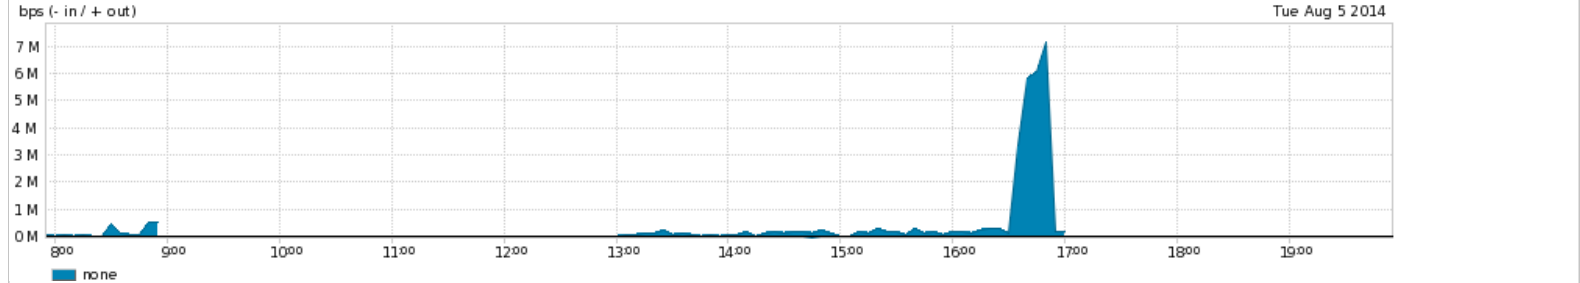

Week At A Glance

Average Traffic Summary

ITEM	ITEM	IN	OUT
			534.00 bps
			81.59 Kbps

Max Traffic Summary

ITEM	ITEM	IN	OUT
			2.27 Kbps
			147.07 Kbps

Monday

Average Traffic Summary

ITEM	ITEM	IN	OUT
			1.33 Kbps
			465.10 Kbps

Max Traffic Summary

ITEM	ITEM	IN	OUT
			249.00 bps
			5.56 Mbps

Tuesday

Average Traffic Summary

ITEM	ITEM	IN	OUT
			417.00 bps
			204.03 Kbps

Max Traffic Summary

ITEM	ITEM	IN	OUT
			106.00 bps
			277.90 Kbps

Wednesday

Average Traffic Summary

ITEM	ITEM	IN	OUT
			2.01 Kbps
			12.76 Kbps

Max Traffic Summary

ITEM	ITEM	IN	OUT
			1.43 Kbps
			66.49 Kbps

Thursday

Average Traffic Summary

ITEM	ITEM	IN	OUT
			1.14 Kbps
			15.76 Kbps

Max Traffic Summary

ITEM	ITEM	IN	OUT
			0.00 bps
			72.99 Kbps

Friday

Average Traffic Summary

ITEM	ITEM	IN	OUT
			397.00 bps
			19.38 Kbps

Max Traffic Summary

ITEM	ITEM	IN	OUT
			1.14 Kbps
			96.69 Kbps

(Max values are calculated on a 95 percentile)