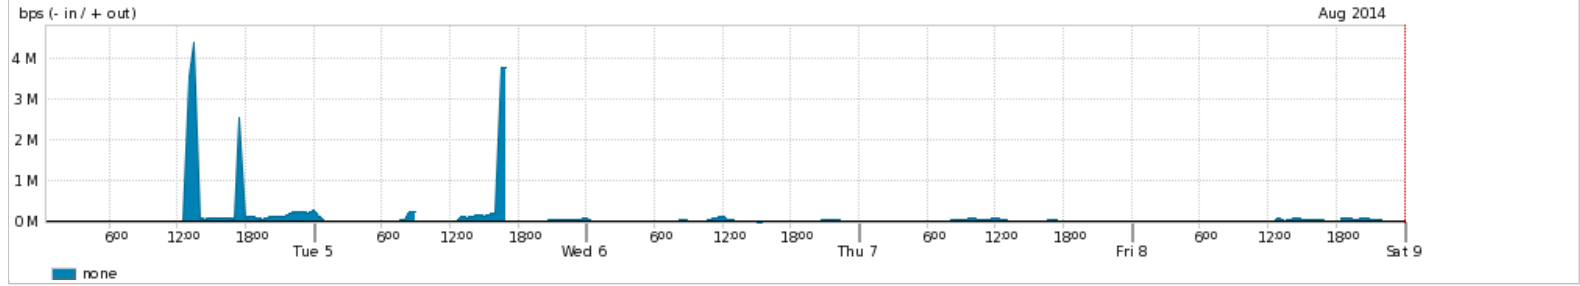

Week At A Glance

Average Traffic Summary

ITEM	ITEM	IN	OUT
			534.00 bps
			81.59 Kbps

Max Traffic Summary

ITEM	ITEM	IN	OUT
			2.27 Kbps
			147.07 Kbps

Monday

Average Traffic Summary

ITEM	ITEM	IN	OUT
			1.33 Kbps
			465.10 Kbps

Max Traffic Summary

ITEM	ITEM	IN	OUT
			249.00 bps
			5.56 Mbps

Tuesday

Average Traffic Summary

ITEM	ITEM	IN	OUT
			417.00 bps
			204.03 Kbps

Max Traffic Summary

ITEM	ITEM	IN	OUT
			106.00 bps
			277.90 Kbps

Wednesday

Average Traffic Summary

ITEM	ITEM	IN	OUT
			2.01 Kbps
			12.76 Kbps

Max Traffic Summary

ITEM	ITEM	IN	OUT
			1.43 Kbps
			66.49 Kbps

Thursday

Average Traffic Summary

ITEM	ITEM	IN	OUT
			1.14 Kbps
			15.76 Kbps

Max Traffic Summary

ITEM	ITEM	IN	OUT
			0.00 bps
			72.99 Kbps

Friday

Average Traffic Summary

ITEM	ITEM	IN	OUT
			397.00 bps
			19.38 Kbps

Max Traffic Summary

ITEM	ITEM	IN	OUT
			1.14 Kbps
			96.69 Kbps

(Max values are calculated on a 95 percentile)