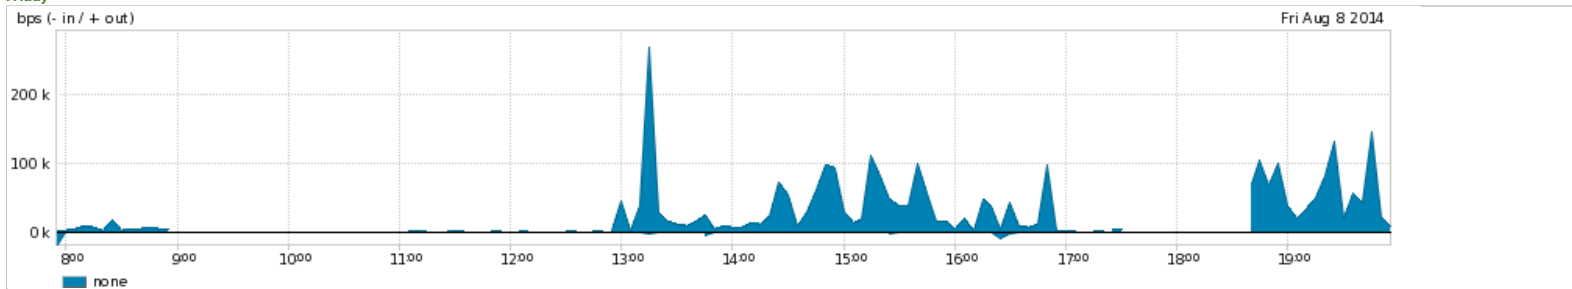

Max Traffic Summary

ITEM	ITEM	IN	OUT
			249.00 bps
			5.56 Mbps

Tuesday

Average Traffic Summary

ITEM	ITEM	IN	OUT
			417.00 bps
			204.03 Kbps

Max Traffic Summary

ITEM	ITEM	IN	OUT
			106.00 bps
			277.90 Kbps

Wednesday

Average Traffic Summary

ITEM	ITEM	IN	OUT
			2.01 Kbps
			12.76 Kbps

Max Traffic Summary

ITEM	ITEM	IN	OUT
			1.43 Kbps
			66.49 Kbps

Thursday

Average Traffic Summary

ITEM	ITEM	IN	OUT
			1.14 Kbps
			15.76 Kbps

Max Traffic Summary

ITEM	ITEM	IN	OUT
			0.00 bps
			72.99 Kbps

Friday

Average Traffic Summary

ITEM	ITEM	IN	OUT
			397.00 bps
			19.38 Kbps

Max Traffic Summary

ITEM	ITEM	IN	OUT
			1.14 Kbps
			96.69 Kbps

(Max values are calculated on a 95 percentile)