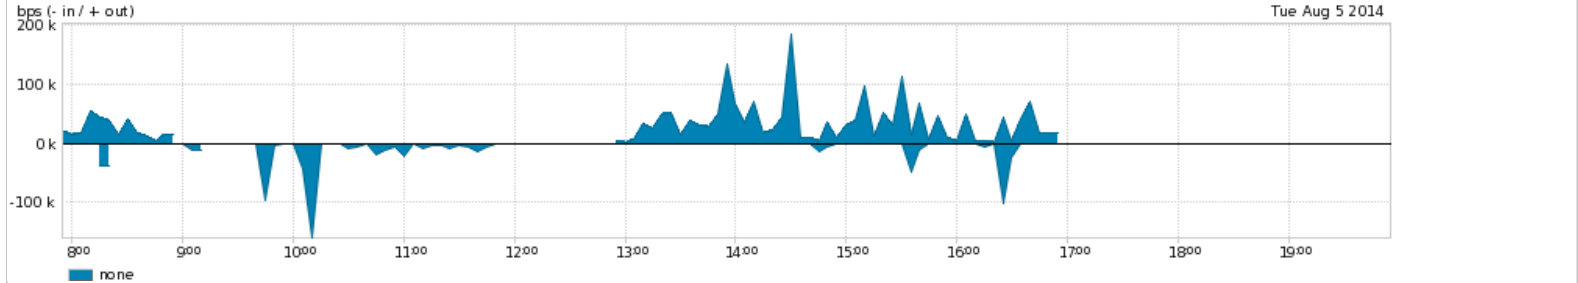

Week At A Glance

Average Traffic Summary

ITEM	ITEM	IN	OUT
			2.96 Kbps
			6.92 Kbps

Max Traffic Summary

ITEM	ITEM	IN	OUT
			16.34 Kbps
			42.70 Kbps

Monday

Average Traffic Summary

ITEM	ITEM	IN	OUT
			1.41 Kbps
			11.74 Kbps

Max Traffic Summary

ITEM	ITEM	IN	OUT
			2.55 Kbps
			57.26 Kbps

Tuesday

Average Traffic Summary

ITEM	ITEM	IN	OUT
			4.83 Kbps
			14.21 Kbps

Max Traffic Summary

ITEM	ITEM	IN	OUT
			20.24 Kbps
			55.79 Kbps

Wednesday

Average Traffic Summary

ITEM	ITEM	IN	OUT
			8.94 Kbps
			13.65 Kbps

Max Traffic Summary

ITEM	ITEM	IN	OUT
			36.96 Kbps
			58.55 Kbps

Thursday

Average Traffic Summary

ITEM	ITEM	IN	OUT
			13.02 Kbps
			15.03 Kbps

Max Traffic Summary

ITEM	ITEM	IN	OUT
			78.30 Kbps
			74.03 Kbps

Friday

Average Traffic Summary

ITEM	ITEM	IN	OUT
			1.10 Kbps
			12.87 Kbps

Max Traffic Summary

ITEM	ITEM	IN	OUT
			1.04 Kbps
			45.77 Kbps

(Max values are calculated on a 95 percentile)