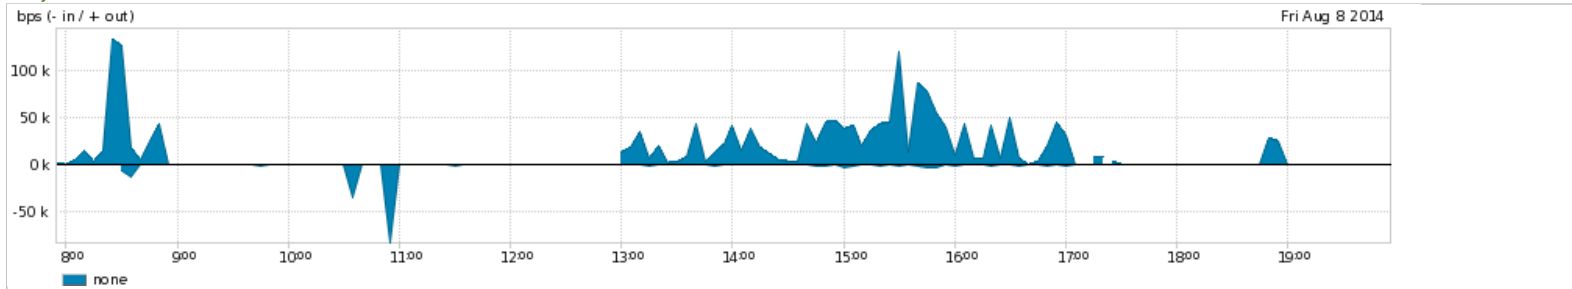

Max Traffic Summary

ITEM	ITEM	IN	OUT
			2.55 Kbps
			57.26 Kbps

Tuesday

Average Traffic Summary

ITEM	ITEM	IN	OUT
			4.83 Kbps
			14.21 Kbps

Max Traffic Summary

ITEM	ITEM	IN	OUT
			20.24 Kbps
			55.79 Kbps

Wednesday

Average Traffic Summary

ITEM	ITEM	IN	OUT
			8.94 Kbps
			13.65 Kbps

Max Traffic Summary

ITEM	ITEM	IN	OUT
			36.96 Kbps
			58.55 Kbps

Thursday

Average Traffic Summary

ITEM	ITEM	IN	OUT
			13.02 Kbps
			15.03 Kbps

Max Traffic Summary

ITEM	ITEM	IN	OUT
			78.30 Kbps
			74.03 Kbps

Friday

Average Traffic Summary

ITEM	ITEM	IN	OUT
			1.10 Kbps
			12.87 Kbps

Max Traffic Summary

ITEM	ITEM	IN	OUT
			1.04 Kbps
			45.77 Kbps

(Max values are calculated on a 95 percentile)