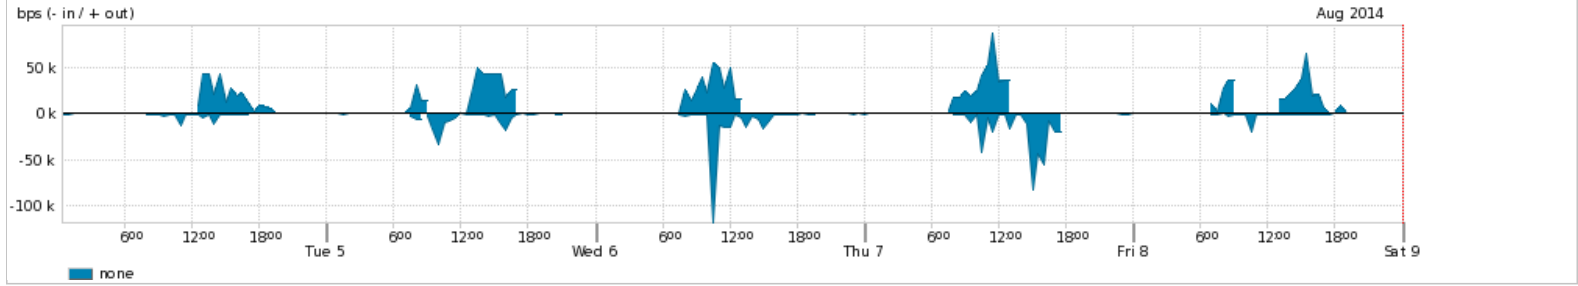

Week At A Glance

Average Traffic Summary

ITEM	ITEM	IN	OUT
			2.96 Kbps
			6.92 Kbps

Max Traffic Summary

ITEM	ITEM	IN	OUT
			16.34 Kbps
			42.70 Kbps

Monday

Average Traffic Summary

ITEM	ITEM	IN	OUT
			1.41 Kbps
			11.74 Kbps

Max Traffic Summary

ITEM	ITEM	IN	OUT
			2.55 Kbps
			57.26 Kbps

Tuesday

Average Traffic Summary

ITEM	ITEM	IN	OUT
			4.83 Kbps
			14.21 Kbps

Max Traffic Summary

ITEM	ITEM	IN	OUT
			20.24 Kbps
			55.79 Kbps

Wednesday

Average Traffic Summary

ITEM	ITEM	IN	OUT
			8.94 Kbps
			13.65 Kbps

Max Traffic Summary

ITEM	ITEM	IN	OUT
			36.96 Kbps
			58.55 Kbps

Thursday

Average Traffic Summary

ITEM	ITEM	IN	OUT
			13.02 Kbps
			15.03 Kbps

Max Traffic Summary

ITEM	ITEM	IN	OUT
			78.30 Kbps
			74.03 Kbps

Friday

Average Traffic Summary

ITEM	ITEM	IN	OUT
			1.10 Kbps
			12.87 Kbps

Max Traffic Summary

ITEM	ITEM	IN	OUT
			1.04 Kbps
			45.77 Kbps

(Max values are calculated on a 95 percentile)