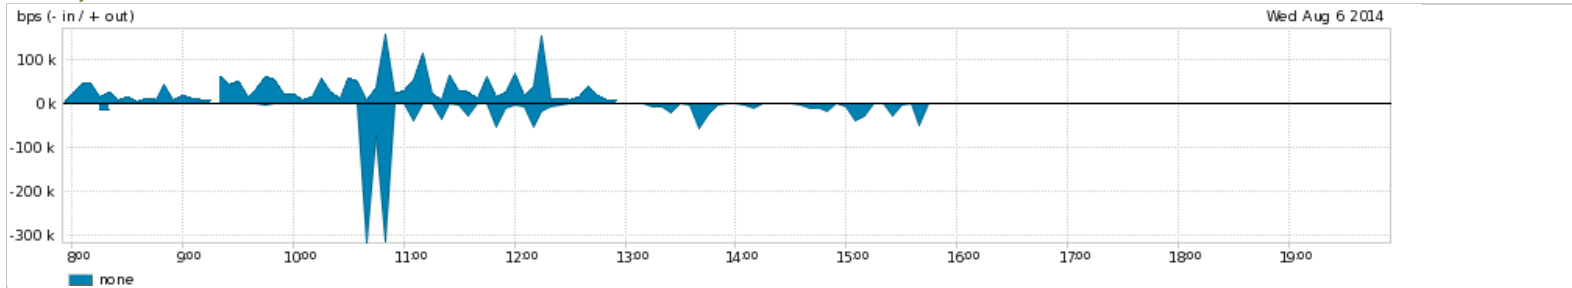

Week At A Glance

Average Traffic Summary

ITEM	ITEM	IN	OUT
			2.96 Kbps
			6.92 Kbps

Max Traffic Summary

ITEM	ITEM	IN	OUT
			16.34 Kbps
			42.70 Kbps

Monday

Average Traffic Summary

ITEM	ITEM	IN	OUT
			1.41 Kbps
			11.74 Kbps

Max Traffic Summary

ITEM	ITEM	IN	OUT
			2.55 Kbps
			57.26 Kbps

Tuesday

Average Traffic Summary

ITEM	ITEM	IN	OUT
			4.83 Kbps
			14.21 Kbps

Max Traffic Summary

ITEM	ITEM	IN	OUT
			20.24 Kbps
			55.79 Kbps

Wednesday

Average Traffic Summary

ITEM	ITEM	IN	OUT
			8.94 Kbps
			13.65 Kbps

Max Traffic Summary

ITEM	ITEM	IN	OUT
			36.96 Kbps
			58.55 Kbps

Thursday

Average Traffic Summary

ITEM	ITEM	IN	OUT
			13.02 Kbps
			15.03 Kbps

Max Traffic Summary

ITEM	ITEM	IN	OUT
			78.30 Kbps
			74.03 Kbps

Friday

Average Traffic Summary

ITEM	ITEM	IN	OUT
			1.10 Kbps
			12.87 Kbps

Max Traffic Summary

ITEM	ITEM	IN	OUT
			1.04 Kbps
			45.77 Kbps

(Max values are calculated on a 95 percentile)