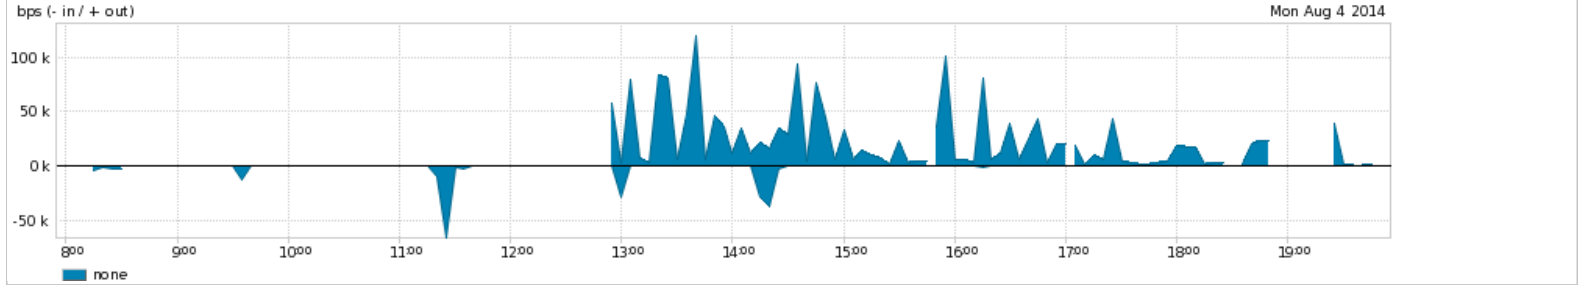

Week At A Glance

Average Traffic Summary

ITEM	ITEM	IN	OUT
			2.96 Kbps
			6.92 Kbps

Max Traffic Summary

ITEM	ITEM	IN	OUT
			16.34 Kbps
			42.70 Kbps

Monday

Average Traffic Summary

ITEM	ITEM	IN	OUT
			1.41 Kbps
			11.74 Kbps

Max Traffic Summary

ITEM	ITEM	IN	OUT
			2.55 Kbps
			57.26 Kbps

Tuesday

Average Traffic Summary

ITEM	ITEM	IN	OUT
			4.83 Kbps
			14.21 Kbps

Max Traffic Summary

ITEM	ITEM	IN	OUT
			20.24 Kbps
			55.79 Kbps

Wednesday

Average Traffic Summary

ITEM	ITEM	IN	OUT
			8.94 Kbps
			13.65 Kbps

Max Traffic Summary

ITEM	ITEM	IN	OUT
			36.96 Kbps
			58.55 Kbps

Thursday

Average Traffic Summary

ITEM	ITEM	IN	OUT
			13.02 Kbps
			15.03 Kbps

Max Traffic Summary

ITEM	ITEM	IN	OUT
			78.30 Kbps
			74.03 Kbps

Friday

Average Traffic Summary

ITEM	ITEM	IN	OUT
			1.10 Kbps
			12.87 Kbps

Max Traffic Summary

ITEM	ITEM	IN	OUT
			1.04 Kbps
			45.77 Kbps

(Max values are calculated on a 95 percentile)