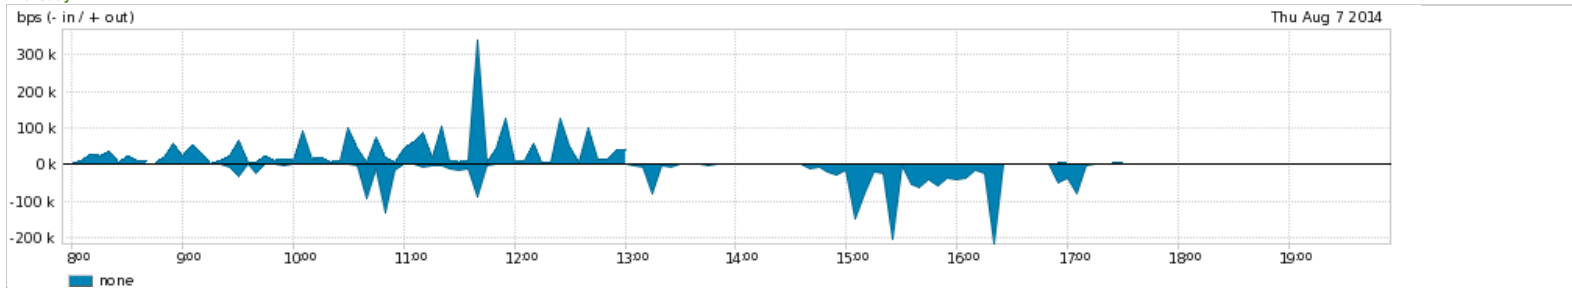

Week At A Glance

Average Traffic Summary

ITEM	ITEM	IN	OUT
			2.96 Kbps
			6.92 Kbps

Max Traffic Summary

ITEM	ITEM	IN	OUT
			16.34 Kbps
			42.70 Kbps

Monday

Average Traffic Summary

ITEM	ITEM	IN	OUT
			1.41 Kbps
			11.74 Kbps

Max Traffic Summary

ITEM	ITEM	IN	OUT
			2.55 Kbps
			57.26 Kbps

Tuesday

Average Traffic Summary

ITEM	ITEM	IN	OUT
			4.83 Kbps
			14.21 Kbps

Max Traffic Summary

ITEM	ITEM	IN	OUT
			20.24 Kbps
			55.79 Kbps

Wednesday

Average Traffic Summary

ITEM	ITEM	IN	OUT
			8.94 Kbps
			13.65 Kbps

Max Traffic Summary

ITEM	ITEM	IN	OUT
			36.96 Kbps
			58.55 Kbps

Thursday

Average Traffic Summary

ITEM	ITEM	IN	OUT
			13.02 Kbps
			15.03 Kbps

Max Traffic Summary

ITEM	ITEM	IN	OUT
			78.30 Kbps
			74.03 Kbps

Friday

Average Traffic Summary

ITEM	ITEM	IN	OUT
			1.10 Kbps
			12.87 Kbps

Max Traffic Summary

ITEM	ITEM	IN	OUT
			1.04 Kbps
			45.77 Kbps

(Max values are calculated on a 95 percentile)