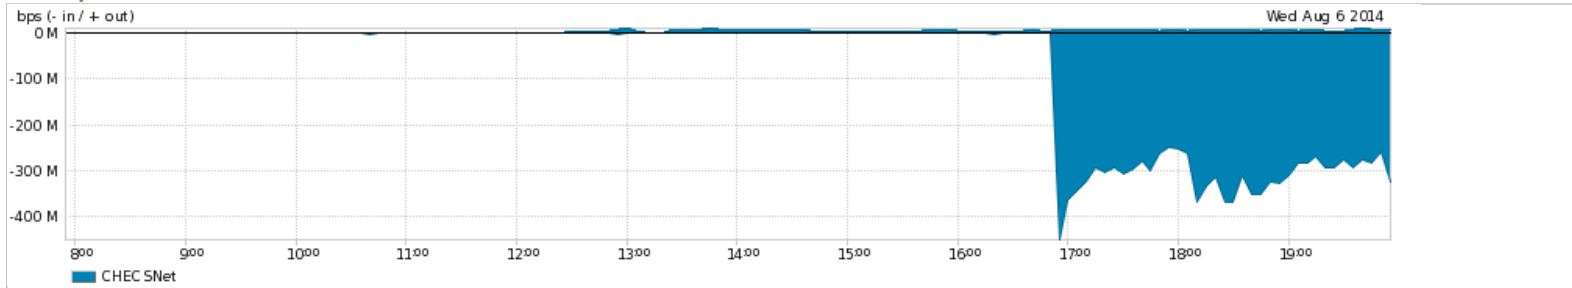

**Average Traffic Summary**

ITEM	ITEM	IN	OUT
	CHECSNet	CHECSNet	135.43 Mbps
			2.80 Mbps

**Max Traffic Summary**

ITEM	ITEM	IN	OUT
	CHECSNet	CHECSNet	428.85 Mbps
			5.88 Mbps

**Tuesday**

**Average Traffic Summary**

ITEM	ITEM	IN	OUT
	CHECSNet	CHECSNet	303.61 Mbps
			6.89 Mbps

**Max Traffic Summary**

ITEM	ITEM	IN	OUT
	CHECSNet	CHECSNet	506.96 Mbps
			23.23 Mbps

Wednesday

Average Traffic Summary

ITEM	ITEM	IN	OUT
	CHECSNet	CHECSNet	79.02 Mbps
			3.83 Mbps