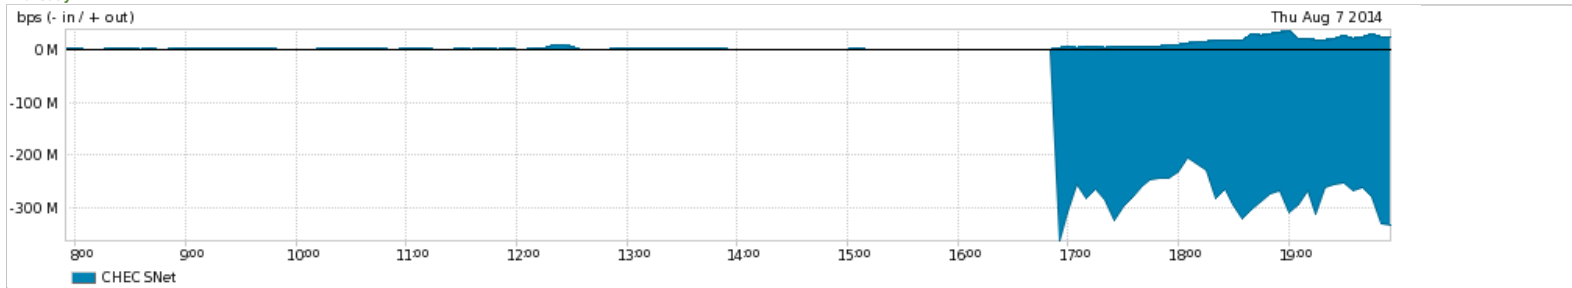

ITEM	ITEM	IN	OUT
	CHECSNet	CHECSNet	303.61 Mbps
			6.89 Mbps

**Max Traffic Summary**

ITEM	ITEM	IN	OUT
	CHECSNet	CHECSNet	506.96 Mbps
			23.23 Mbps

Wednesday

Average Traffic Summary

ITEM	ITEM	IN	OUT
	CHECSNet	CHECSNet	79.02 Mbps
			3.83 Mbps

Max Traffic Summary

ITEM	ITEM	IN	OUT
	CHECSNet	CHECSNet	333.73 Mbps
			8.27 Mbps

Thursday

Average Traffic Summary

ITEM	ITEM	IN	OUT
	CHECSNet	CHECSNet	70.77 Mbps
			4.54 Mbps

Max Traffic Summary

ITEM	ITEM	IN	OUT
	CHECSNet	CHECSNet	301.73 Mbps
			23.02 Mbps