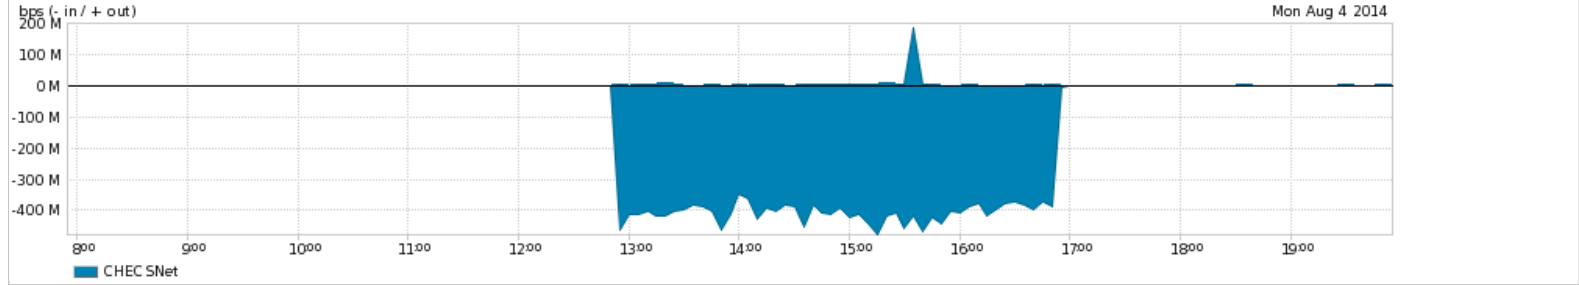

**Week At A Glance**

**Average Traffic Summary**

ITEM	ITEM	IN	OUT
	CHECSNet	CHECSNet	87.66 Mbps
			3.23 Mbps

**Max Traffic Summary**

ITEM	ITEM	IN	OUT
	CHECSNet	CHECSNet	426.50 Mbps
			13.36 Mbps

**Monday**

**Average Traffic Summary**

ITEM	ITEM	IN	OUT
	CHECSNet	CHECSNet	135.43 Mbps
			2.80 Mbps

**Max Traffic Summary**

ITEM	ITEM	IN	OUT
	CHECSNet	CHECSNet	428.85 Mbps
			5.88 Mbps

**Tuesday**

**Average Traffic Summary**