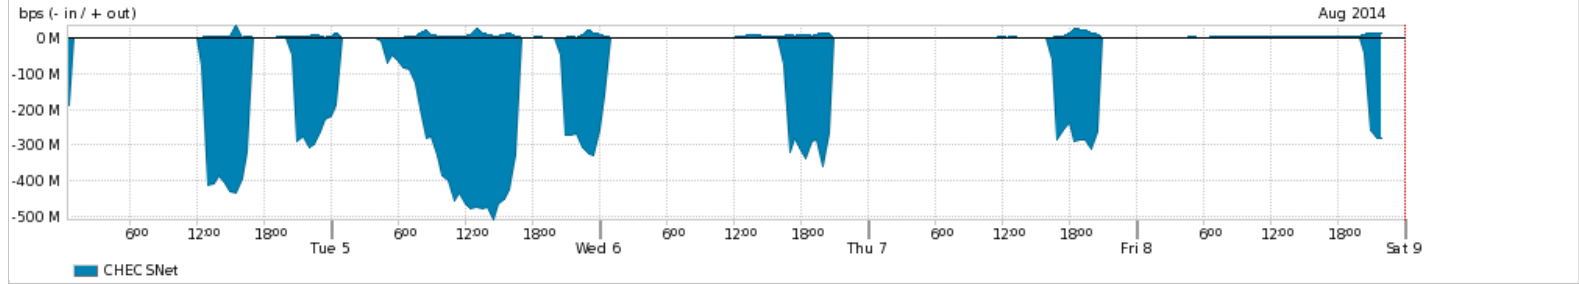

**Week At A Glance**

**Average Traffic Summary**

ITEM	ITEM	IN	OUT
	CHECSNet	CHECSNet	87.66 Mbps
			3.23 Mbps

**Max Traffic Summary**

ITEM	ITEM	IN	OUT
	CHECSNet	CHECSNet	426.50 Mbps
			13.36 Mbps

**Monday**

**Average Traffic Summary**

ITEM	ITEM	IN	OUT
	CHECSNet	CHECSNet	135.43 Mbps
			2.80 Mbps

**Max Traffic Summary**

ITEM	ITEM	IN	OUT
	CHECSNet	CHECSNet	428.85 Mbps
			5.88 Mbps

**Tuesday**

**Average Traffic Summary**