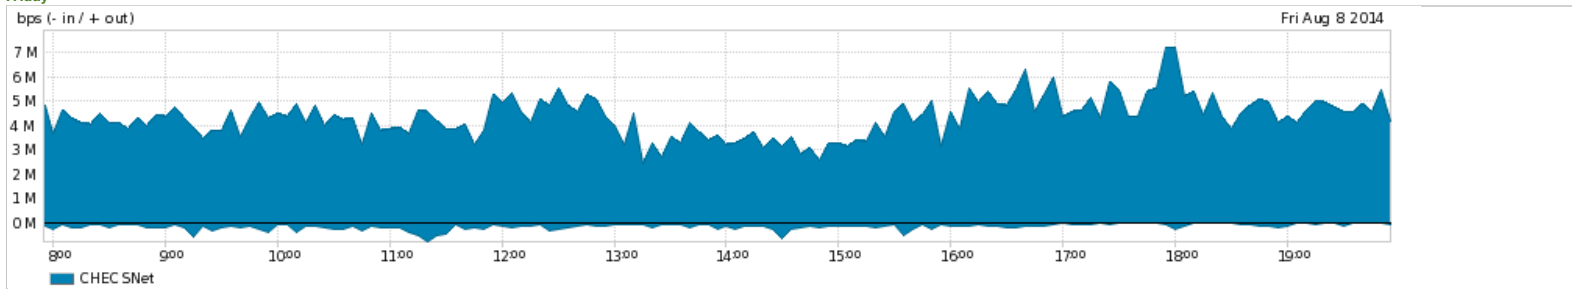

Friday

Average Traffic Summary

ITEM	ITEM	IN	OUT
	CHECSNet	CHECSNet	166.33 Kbps
			4.34 Mbps

Max Traffic Summary

ITEM	ITEM	IN	OUT
	CHECSNet	CHECSNet	424.58 Kbps
			5.50 Mbps

(Max values are calculated on a 95 percentile)

For assistance with this product, please contact support@arbornetworks.com.