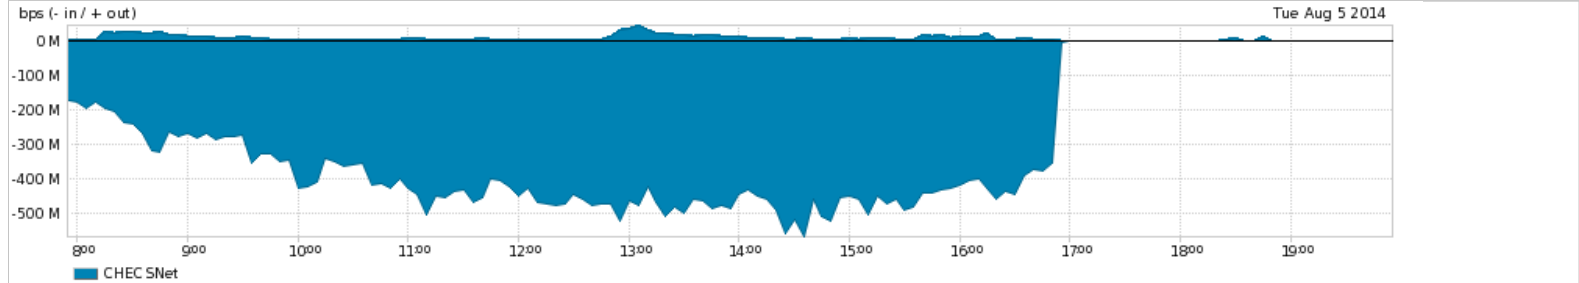

**Week At A Glance**

**Average Traffic Summary**

ITEM	ITEM	IN	OUT
	CHECSNet	CHECSNet	87.66 Mbps
			3.23 Mbps

**Max Traffic Summary**

ITEM	ITEM	IN	OUT
	CHECSNet	CHECSNet	426.50 Mbps
			13.36 Mbps

**Monday**

**Average Traffic Summary**

ITEM	ITEM	IN	OUT
	CHECSNet	CHECSNet	135.43 Mbps
			2.80 Mbps

**Max Traffic Summary**

ITEM	ITEM	IN	OUT
	CHECSNet	CHECSNet	428.85 Mbps
			5.88 Mbps

**Tuesday**

**Average Traffic Summary**