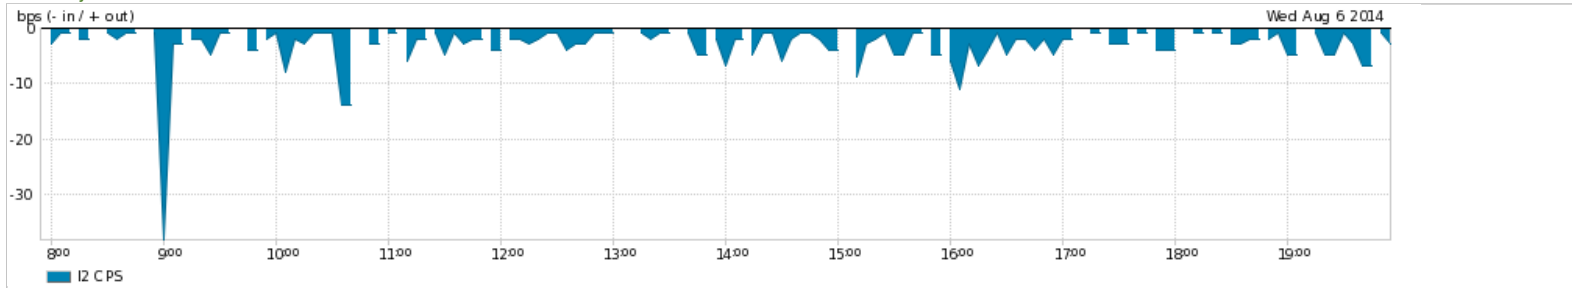

Wednesday

Average Traffic Summary

ITEM	ITEM	IN	OUT
	I2 CPS	I2 CPS	2.00 bps
			0.00 bps

Max Traffic Summary

ITEM	ITEM	IN	OUT
	I2 CPS	I2 CPS	6.00 bps
			0.00 bps