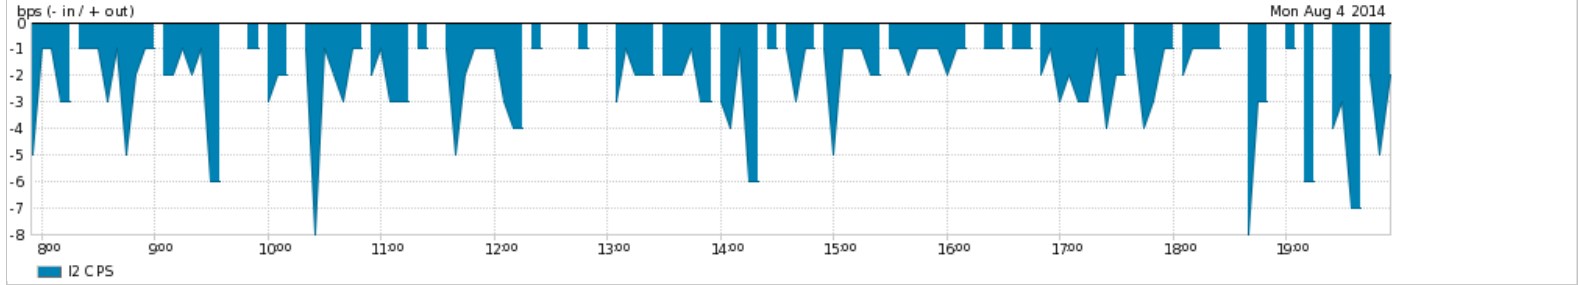

Week At A Glance

Average Traffic Summary

ITEM	ITEM	IN	OUT
	I2 CPS	I2 CPS	1.00 bps
			0.00 bps

Max Traffic Summary

ITEM	ITEM	IN	OUT
	I2 CPS	I2 CPS	4.00 bps
			0.00 bps

Monday

Average Traffic Summary

ITEM	ITEM	IN	OUT
	I2 CPS	I2 CPS	1.00 bps
			0.00 bps

Max Traffic Summary

ITEM	ITEM	IN	OUT
	I2 CPS	I2 CPS	5.00 bps
			0.00 bps

Tuesday

Average Traffic Summary

ITEM	ITEM	IN	OUT
	I2 CPS	I2 CPS	2.00 bps
			0.00 bps

Max Traffic Summary

ITEM	ITEM	IN	OUT
	I2 CPS	I2 CPS	7.00 bps
			0.00 bps

Wednesday

Average Traffic Summary

ITEM	ITEM	IN	OUT
	I2 CPS	I2 CPS	2.00 bps
			0.00 bps

Max Traffic Summary

ITEM	ITEM	IN	OUT
	I2 CPS	I2 CPS	6.00 bps
			0.00 bps

Thursday

Average Traffic Summary

ITEM	ITEM	IN	OUT
	I2 CPS	I2 CPS	2.00 bps
			0.00 bps