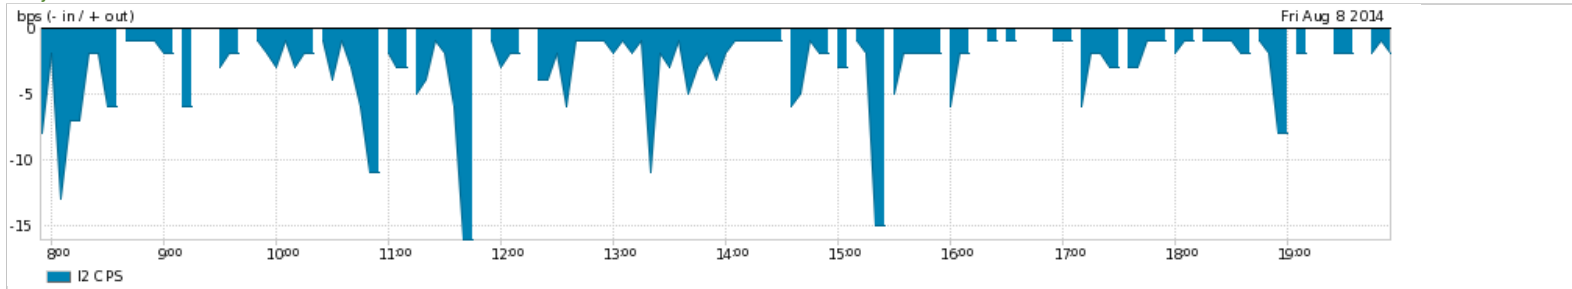

Friday

Average Traffic Summary

ITEM	ITEM	IN	OUT
	I2 CPS	I2 CPS	2.00 bps
			0.00 bps

Max Traffic Summary

ITEM	ITEM	IN	OUT
	I2 CPS	I2 CPS	7.00 bps
			0.00 bps

(Max values are calculated on a 95 percentile)

For assistance with this product, please contact support@arbornetworks.com.