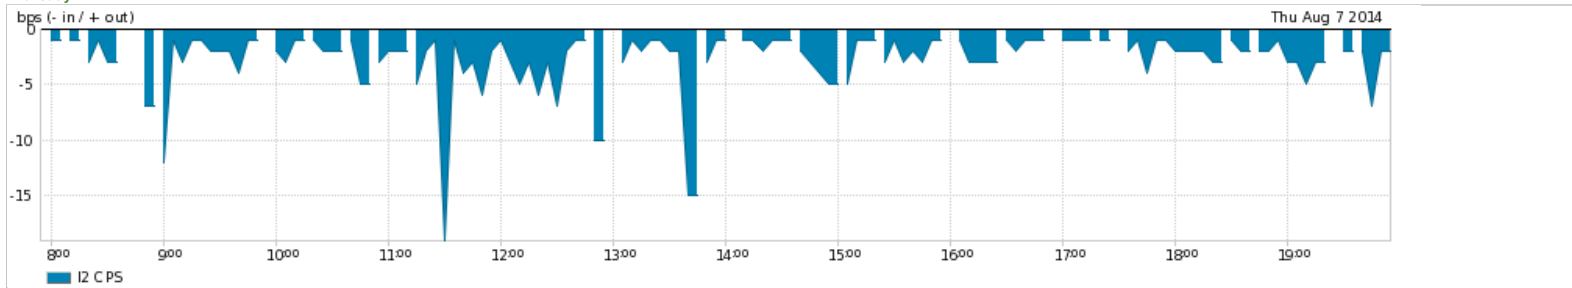

Thursday

Average Traffic Summary

ITEM	ITEM	IN	OUT
	I2 CPS	I2 CPS	2.00 bps
			0.00 bps

Max Traffic Summary

ITEM	ITEM	IN	OUT
	I2 CPS	I2 CPS	6.00 bps
			0.00 bps