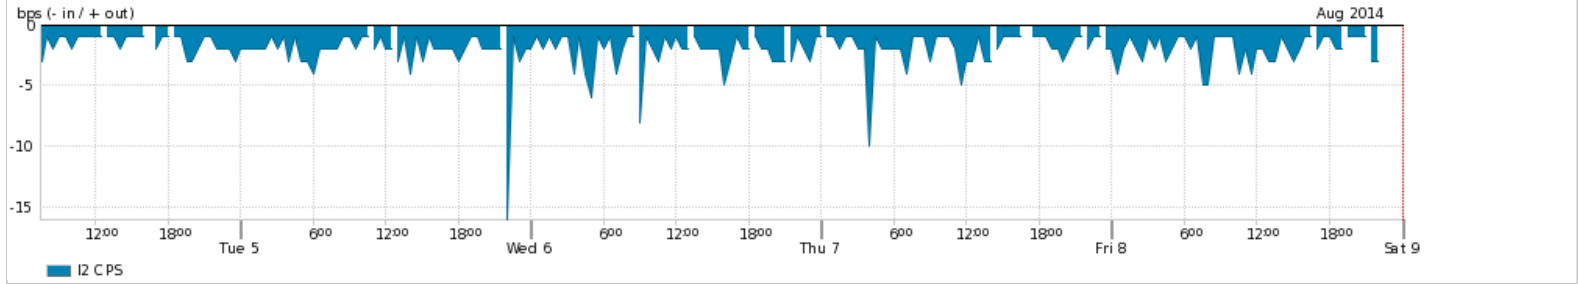

Week At A Glance

Average Traffic Summary

ITEM	ITEM	IN	OUT
	I2 CPS	I2 CPS	1.00 bps
			0.00 bps

Max Traffic Summary

ITEM	ITEM	IN	OUT
	I2 CPS	I2 CPS	4.00 bps
			0.00 bps