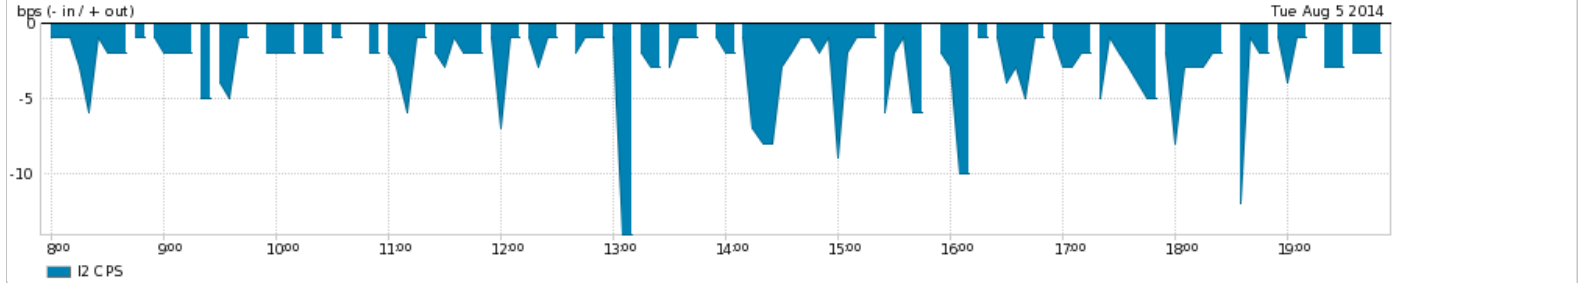

Week At A Glance

Average Traffic Summary

ITEM	ITEM	IN	OUT
	I2 CPS	I2 CPS	1.00 bps
			0.00 bps

Max Traffic Summary

ITEM	ITEM	IN	OUT
	I2 CPS	I2 CPS	4.00 bps
			0.00 bps

Monday

Average Traffic Summary

ITEM	ITEM	IN	OUT
	I2 CPS	I2 CPS	1.00 bps
			0.00 bps

Max Traffic Summary

ITEM	ITEM	IN	OUT
	I2 CPS	I2 CPS	5.00 bps
			0.00 bps

Tuesday

Average Traffic Summary

ITEM	ITEM	IN	OUT
	I2 CPS	I2 CPS	2.00 bps
			0.00 bps

Max Traffic Summary

ITEM	ITEM	IN	OUT
	I2 CPS	I2 CPS	7.00 bps
			0.00 bps

Wednesday

Average Traffic Summary

ITEM	ITEM	IN	OUT
	I2 CPS	I2 CPS	2.00 bps
			0.00 bps

Max Traffic Summary

ITEM	ITEM	IN	OUT
	I2 CPS	I2 CPS	6.00 bps
			0.00 bps

Thursday

Average Traffic Summary

ITEM	ITEM	IN	OUT
	I2 CPS	I2 CPS	2.00 bps
			0.00 bps