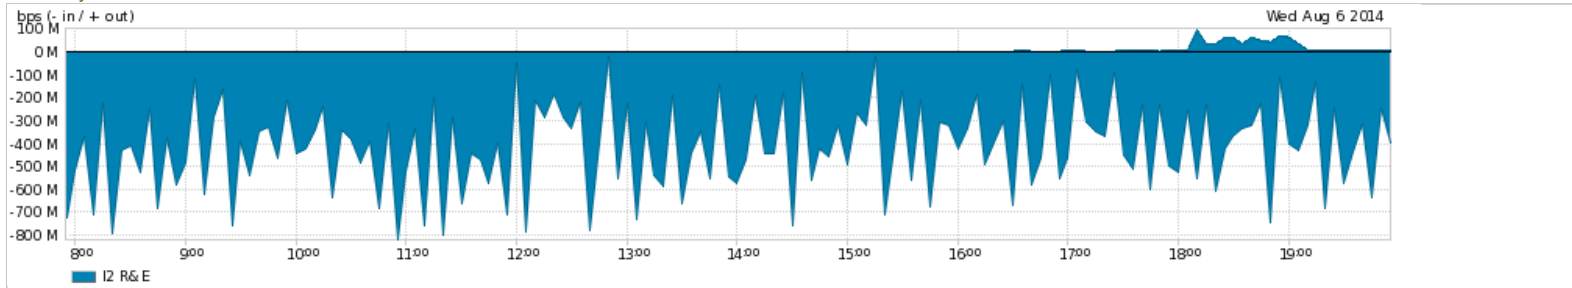

Monday

Average Traffic Summary

| ITEM | ITEM | IN | OUT |
|------|--------|--------|-------------|
| | I2 R&E | I2 R&E | 192.01 Mbps |
| | | | 4.76 Mbps |

Max Traffic Summary

| ITEM | ITEM | IN | OUT |
|------|--------|--------|-------------|
| | I2 R&E | I2 R&E | 636.40 Mbps |
| | | | 14.92 Mbps |

Tuesday

Average Traffic Summary

| ITEM | ITEM | IN | OUT |
|------|--------|--------|-------------|
| | I2 R&E | I2 R&E | 289.54 Mbps |
| | | | 9.37 Mbps |

Max Traffic Summary

| ITEM | ITEM | IN | OUT |
|------|--------|--------|-------------|
| | I2 R&E | I2 R&E | 584.82 Mbps |
| | | | 27.18 Mbps |

Wednesday

Average Traffic Summary

| ITEM | ITEM | IN | OUT |
|------|--------|--------|-------------|
| | I2 R&E | I2 R&E | 414.31 Mbps |
| | | | 6.14 Mbps |

Max Traffic Summary

| ITEM | ITEM | IN | OUT |
|------|--------|--------|-------------|
| | I2 R&E | I2 R&E | 746.61 Mbps |
| | | | 35.45 Mbps |

Thursday

Average Traffic Summary

| ITEM | ITEM | IN | OUT |
|------|--------|--------|-------------|
| | I2 R&E | I2 R&E | 287.25 Mbps |
| | | | 10.24 Mbps |

Max Traffic Summary

| ITEM | ITEM | IN | OUT |
|------|--------|--------|-------------|
| | I2 R&E | I2 R&E | 666.75 Mbps |
| | | | 59.37 Mbps |