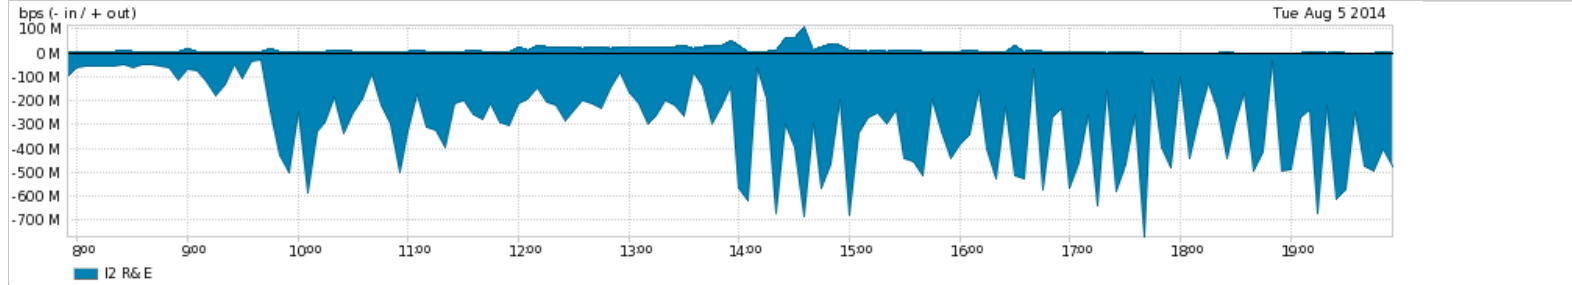

Monday

Average Traffic Summary

| ITEM | ITEM | IN | OUT |
|------|--------|--------|-------------|
| | I2 R&E | I2 R&E | 192.01 Mbps |
| | | | 4.76 Mbps |

Max Traffic Summary

| ITEM | ITEM | IN | OUT |
|------|--------|--------|-------------|
| | I2 R&E | I2 R&E | 636.40 Mbps |
| | | | 14.92 Mbps |

Tuesday

Average Traffic Summary

| ITEM | ITEM | IN | OUT |
|------|--------|--------|-------------|
| | I2 R&E | I2 R&E | 289.54 Mbps |
| | | | 9.37 Mbps |

Max Traffic Summary

| ITEM | ITEM | IN | OUT |
|------|--------|--------|-------------|
| | I2 R&E | I2 R&E | 584.82 Mbps |
| | | | 27.18 Mbps |

Wednesday

Average Traffic Summary

| ITEM | ITEM | IN | OUT |
|------|--------|--------|-------------|
| | I2 R&E | I2 R&E | 414.31 Mbps |
| | | | 6.14 Mbps |

Max Traffic Summary

| ITEM | ITEM | IN | OUT |
|------|--------|--------|-------------|
| | I2 R&E | I2 R&E | 746.61 Mbps |
| | | | 35.45 Mbps |

Thursday

Average Traffic Summary

| ITEM | ITEM | IN | OUT |
|------|--------|--------|-------------|
| | I2 R&E | I2 R&E | 287.25 Mbps |
| | | | 10.24 Mbps |

Max Traffic Summary

| ITEM | ITEM | IN | OUT |
|------|--------|--------|-------------|
| | I2 R&E | I2 R&E | 666.75 Mbps |
| | | | 59.37 Mbps |