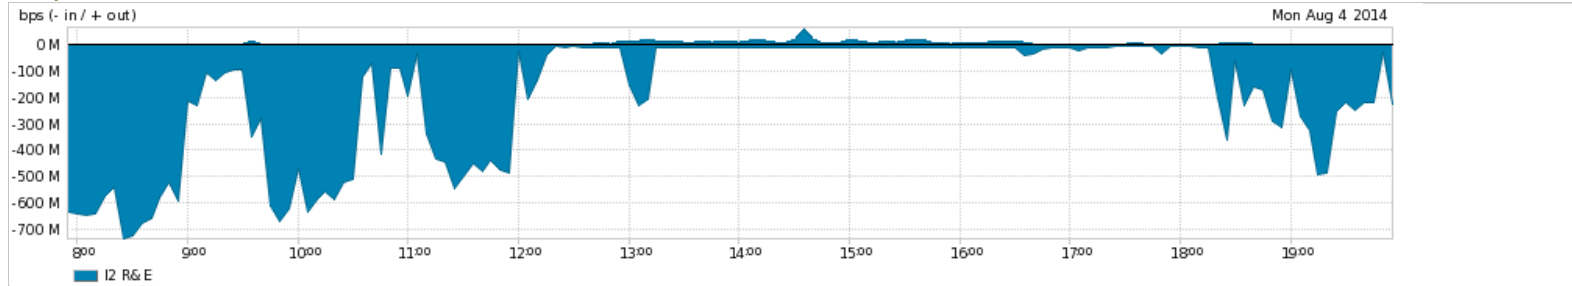

Week At A Glance

Average Traffic Summary

| ITEM | ITEM | IN | OUT |
|------|--------|--------|-------------|
| | I2 R&E | I2 R&E | 293.28 Mbps |
| | | | 5.25 Mbps |

Max Traffic Summary

| ITEM | ITEM | IN | OUT |
|------|--------|--------|-------------|
| | I2 R&E | I2 R&E | 560.18 Mbps |
| | | | 24.27 Mbps |

Monday

Average Traffic Summary

| ITEM | ITEM | IN | OUT |
|------|--------|--------|-------------|
| | I2 R&E | I2 R&E | 192.01 Mbps |
| | | | 4.76 Mbps |

Max Traffic Summary

| ITEM | ITEM | IN | OUT |
|------|--------|--------|-------------|
| | I2 R&E | I2 R&E | 636.40 Mbps |
| | | | 14.92 Mbps |

Tuesday

Average Traffic Summary

| ITEM | ITEM | IN | OUT |
|------|--------|--------|-------------|
| | I2 R&E | I2 R&E | 289.54 Mbps |
| | | | 9.37 Mbps |

Max Traffic Summary

| ITEM | ITEM | IN | OUT |
|------|--------|--------|-------------|
| | I2 R&E | I2 R&E | 584.82 Mbps |
| | | | 27.18 Mbps |

Wednesday

Average Traffic Summary

| ITEM | ITEM | IN | OUT |
|------|--------|--------|-------------|
| | I2 R&E | I2 R&E | 414.31 Mbps |
| | | | 6.14 Mbps |

Max Traffic Summary

| ITEM | ITEM | IN | OUT |
|------|--------|--------|-------------|
| | I2 R&E | I2 R&E | 746.61 Mbps |
| | | | 35.45 Mbps |