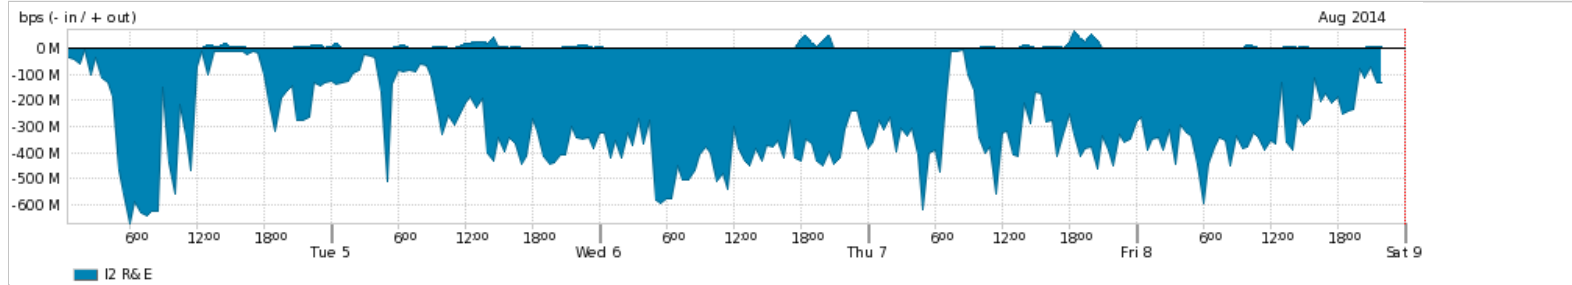

Week At A Glance

Average Traffic Summary

| ITEM | ITEM | IN | OUT |
|------|--------|--------|-------------|
| | I2 R&E | I2 R&E | 293.28 Mbps |
| | | | 5.25 Mbps |

Max Traffic Summary

| ITEM | ITEM | IN | OUT |
|------|--------|--------|-------------|
| | I2 R&E | I2 R&E | 560.18 Mbps |
| | | | 24.27 Mbps |

Monday

Average Traffic Summary

| ITEM | ITEM | IN | OUT |
|------|--------|--------|-------------|
| | I2 R&E | I2 R&E | 192.01 Mbps |
| | | | 4.76 Mbps |

Max Traffic Summary

| ITEM | ITEM | IN | OUT |
|------|--------|--------|-------------|
| | I2 R&E | I2 R&E | 636.40 Mbps |
| | | | 14.92 Mbps |

Tuesday

Average Traffic Summary

| ITEM | ITEM | IN | OUT |
|------|--------|--------|-------------|
| | I2 R&E | I2 R&E | 289.54 Mbps |
| | | | 9.37 Mbps |

Max Traffic Summary

| ITEM | ITEM | IN | OUT |
|------|--------|--------|-------------|
| | I2 R&E | I2 R&E | 584.82 Mbps |
| | | | 27.18 Mbps |

Wednesday

Average Traffic Summary

| ITEM | ITEM | IN | OUT |
|------|--------|--------|-------------|
| | I2 R&E | I2 R&E | 414.31 Mbps |
| | | | 6.14 Mbps |

Max Traffic Summary

| ITEM | ITEM | IN | OUT |
|------|--------|--------|-------------|
| | I2 R&E | I2 R&E | 746.61 Mbps |
| | | | 35.45 Mbps |