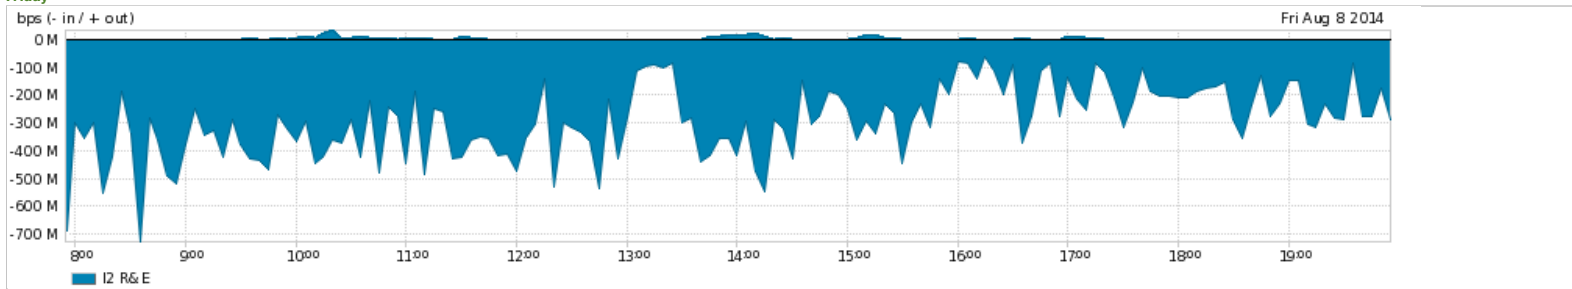

Wednesday

Average Traffic Summary

| ITEM | ITEM | IN | OUT |
|------|--------|--------|-------------|
| | I2 R&E | I2 R&E | 414.31 Mbps |
| | | | 6.14 Mbps |

Max Traffic Summary

| ITEM | ITEM | IN | OUT |
|------|--------|--------|-------------|
| | I2 R&E | I2 R&E | 746.61 Mbps |
| | | | 35.45 Mbps |

Thursday

Average Traffic Summary

| ITEM | ITEM | IN | OUT |
|------|--------|--------|-------------|
| | I2 R&E | I2 R&E | 287.25 Mbps |
| | | | 10.24 Mbps |

Max Traffic Summary

| ITEM | ITEM | IN | OUT |
|------|--------|--------|-------------|
| | I2 R&E | I2 R&E | 666.75 Mbps |
| | | | 59.37 Mbps |

Friday

Average Traffic Summary

| ITEM | ITEM | IN | OUT |
|------|--------|--------|-------------|
| | I2 R&E | I2 R&E | 293.07 Mbps |
| | | | 3.06 Mbps |

Max Traffic Summary

| ITEM | ITEM | IN | OUT |
|------|--------|--------|-------------|
| | I2 R&E | I2 R&E | 487.74 Mbps |
| | | | 12.58 Mbps |