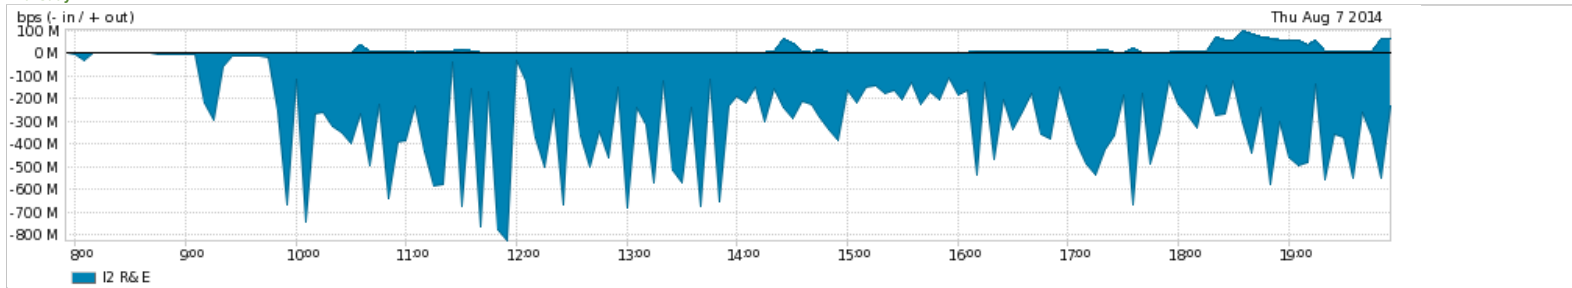

Tuesday

Average Traffic Summary

| ITEM | ITEM | IN | OUT |
|------|--------|--------|-------------|
| | I2 R&E | I2 R&E | 289.54 Mbps |
| | | | 9.37 Mbps |

Max Traffic Summary

| ITEM | ITEM | IN | OUT |
|------|--------|--------|-------------|
| | I2 R&E | I2 R&E | 584.82 Mbps |
| | | | 27.18 Mbps |

Wednesday

Average Traffic Summary

| ITEM | ITEM | IN | OUT |
|------|--------|--------|-------------|
| | I2 R&E | I2 R&E | 414.31 Mbps |
| | | | 6.14 Mbps |

Max Traffic Summary

| ITEM | ITEM | IN | OUT |
|------|--------|--------|-------------|
| | I2 R&E | I2 R&E | 746.61 Mbps |
| | | | 35.45 Mbps |

Thursday

Average Traffic Summary

| ITEM | ITEM | IN | OUT |
|------|--------|--------|-------------|
| | I2 R&E | I2 R&E | 287.25 Mbps |
| | | | 10.24 Mbps |

Max Traffic Summary

| ITEM | ITEM | IN | OUT |
|------|--------|--------|-------------|
| | I2 R&E | I2 R&E | 666.75 Mbps |
| | | | 59.37 Mbps |