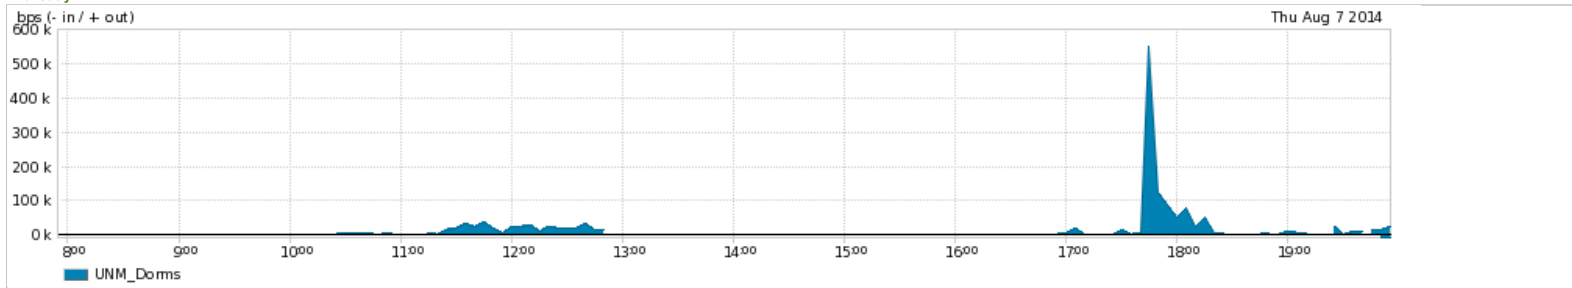

ITEM	ITEM	IN	OUT
	UNM_Dorms	UNM_Dorms	10.00 bps
			11.45 Kbps

Max Traffic Summary

ITEM	ITEM	IN	OUT
	UNM_Dorms	UNM_Dorms	0.00 bps
			44.18 Kbps

Tuesday

Average Traffic Summary

ITEM	ITEM	IN	OUT
	UNM_Dorms	UNM_Dorms	702.00 bps
			2.72 Kbps

Max Traffic Summary

ITEM	ITEM	IN	OUT
	UNM_Dorms	UNM_Dorms	0.00 bps
			12.01 Kbps

Wednesday

Average Traffic Summary

ITEM	ITEM	IN	OUT
	UNM_Dorms	UNM_Dorms	23.00 bps
			2.60 Kbps

Max Traffic Summary

ITEM	ITEM	IN	OUT
	UNM_Dorms	UNM_Dorms	0.00 bps
			12.78 Kbps

Thursday

Average Traffic Summary

ITEM	ITEM	IN	OUT
	UNM_Dorms	UNM_Dorms	40.00 bps
			10.77 Kbps

Max Traffic Summary

ITEM	ITEM	IN	OUT
	UNM_Dorms	UNM_Dorms	0.00 bps
			32.08 Kbps

Friday

Average Traffic Summary