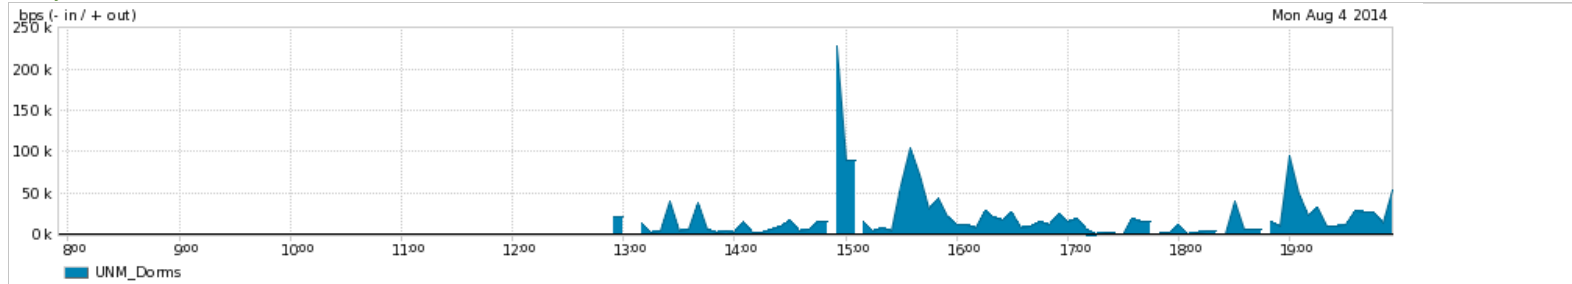

Week At A Glance

Average Traffic Summary

ITEM	ITEM	IN	OUT
	UNM_Dorms	UNM_Dorms	190.00 bps
			14.35 Kbps

Max Traffic Summary

ITEM	ITEM	IN	OUT
	UNM_Dorms	UNM_Dorms	238.00 bps
			68.47 Kbps

Monday

Average Traffic Summary

ITEM	ITEM	IN	OUT
	UNM_Dorms	UNM_Dorms	10.00 bps
			11.45 Kbps

Max Traffic Summary

ITEM	ITEM	IN	OUT
	UNM_Dorms	UNM_Dorms	0.00 bps
			44.18 Kbps

Tuesday

Average Traffic Summary

ITEM	ITEM	IN	OUT
	UNM_Dorms	UNM_Dorms	702.00 bps
			2.72 Kbps

Max Traffic Summary

ITEM	ITEM	IN	OUT
	UNM_Dorms	UNM_Dorms	0.00 bps
			12.01 Kbps

Wednesday

Average Traffic Summary

ITEM	ITEM	IN	OUT
	UNM_Dorms	UNM_Dorms	23.00 bps
			2.60 Kbps

Max Traffic Summary

ITEM	ITEM	IN	OUT
	UNM_Dorms	UNM_Dorms	0.00 bps
			12.78 Kbps