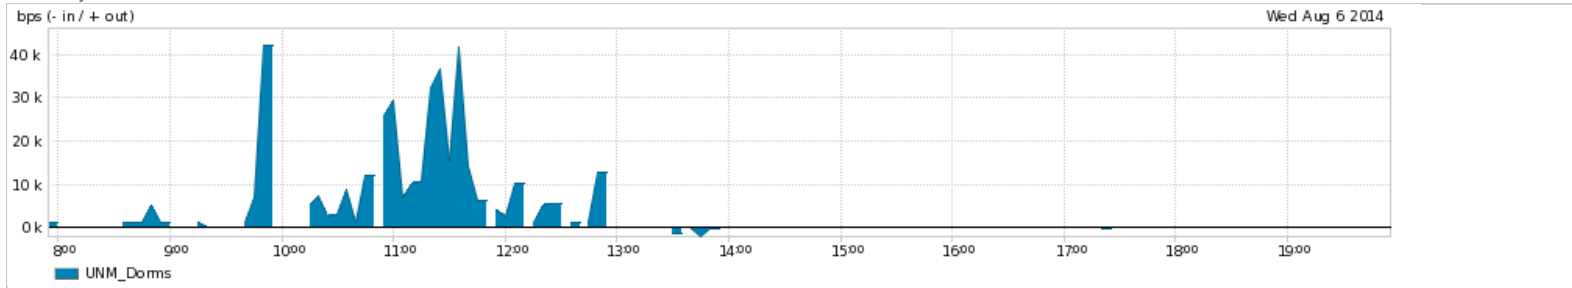

Week At A Glance

Average Traffic Summary

ITEM	ITEM	IN	OUT
	UNM_Dorms	UNM_Dorms	190.00 bps
			14.35 Kbps

Max Traffic Summary

ITEM	ITEM	IN	OUT
	UNM_Dorms	UNM_Dorms	238.00 bps
			68.47 Kbps

Monday

Average Traffic Summary

ITEM	ITEM	IN	OUT
	UNM_Dorms	UNM_Dorms	10.00 bps
			11.45 Kbps

Max Traffic Summary

ITEM	ITEM	IN	OUT
	UNM_Dorms	UNM_Dorms	0.00 bps
			44.18 Kbps

Tuesday

Average Traffic Summary

ITEM	ITEM	IN	OUT
	UNM_Dorms	UNM_Dorms	702.00 bps
			2.72 Kbps

Max Traffic Summary

ITEM	ITEM	IN	OUT
	UNM_Dorms	UNM_Dorms	0.00 bps
			12.01 Kbps

Wednesday

Average Traffic Summary

ITEM	ITEM	IN	OUT
	UNM_Dorms	UNM_Dorms	23.00 bps
			2.60 Kbps

Max Traffic Summary

ITEM	ITEM	IN	OUT
	UNM_Dorms	UNM_Dorms	0.00 bps
			12.78 Kbps