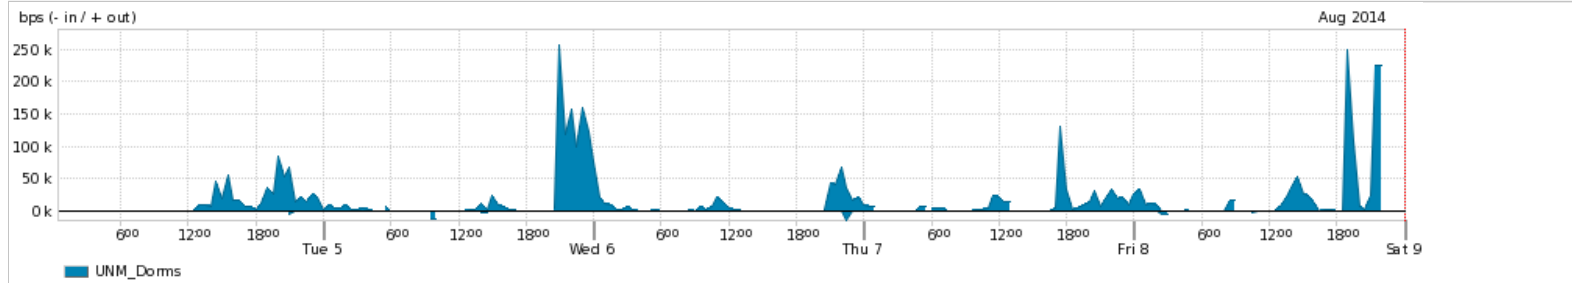

Week At A Glance

Average Traffic Summary

ITEM	ITEM	IN	OUT
	UNM_Dorms	UNM_Dorms	190.00 bps
			14.35 Kbps

Max Traffic Summary

ITEM	ITEM	IN	OUT
	UNM_Dorms	UNM_Dorms	238.00 bps
			68.47 Kbps

Monday

Average Traffic Summary

ITEM	ITEM	IN	OUT
	UNM_Dorms	UNM_Dorms	10.00 bps
			11.45 Kbps

Max Traffic Summary

ITEM	ITEM	IN	OUT
	UNM_Dorms	UNM_Dorms	0.00 bps
			44.18 Kbps

Tuesday

Average Traffic Summary

ITEM	ITEM	IN	OUT
	UNM_Dorms	UNM_Dorms	702.00 bps
			2.72 Kbps

Max Traffic Summary

ITEM	ITEM	IN	OUT
	UNM_Dorms	UNM_Dorms	0.00 bps
			12.01 Kbps

Wednesday

Average Traffic Summary

ITEM	ITEM	IN	OUT
	UNM_Dorms	UNM_Dorms	23.00 bps
			2.60 Kbps

Max Traffic Summary

ITEM	ITEM	IN	OUT
	UNM_Dorms	UNM_Dorms	0.00 bps
			12.78 Kbps