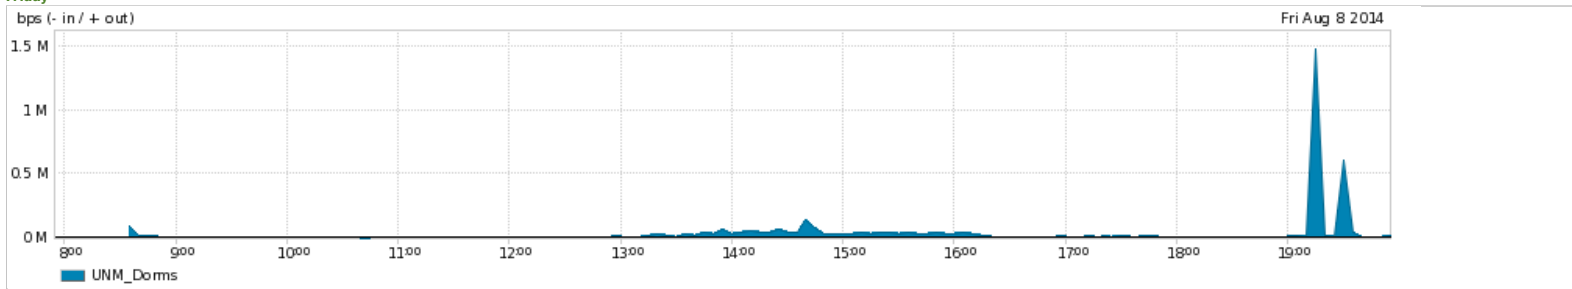

Max Traffic Summary

ITEM	ITEM	IN	OUT
	UNM_Dorms	UNM_Dorms	0.00 bps
			12.01 Kbps

Wednesday

Average Traffic Summary

ITEM	ITEM	IN	OUT
	UNM_Dorms	UNM_Dorms	23.00 bps
			2.60 Kbps

Max Traffic Summary

ITEM	ITEM	IN	OUT
	UNM_Dorms	UNM_Dorms	0.00 bps
			12.78 Kbps

Thursday

Average Traffic Summary

ITEM	ITEM	IN	OUT
	UNM_Dorms	UNM_Dorms	40.00 bps
			10.77 Kbps

Max Traffic Summary

ITEM	ITEM	IN	OUT
	UNM_Dorms	UNM_Dorms	0.00 bps
			32.08 Kbps

Friday

Average Traffic Summary

ITEM	ITEM	IN	OUT
	UNM_Dorms	UNM_Dorms	91.00 bps
			23.64 Kbps

Max Traffic Summary

ITEM	ITEM	IN	OUT
	UNM_Dorms	UNM_Dorms	1.00 bps
			39.68 Kbps

(Max values are calculated on a 95 percentile)

For assistance with this product, please contact support@arbornetworks.com.